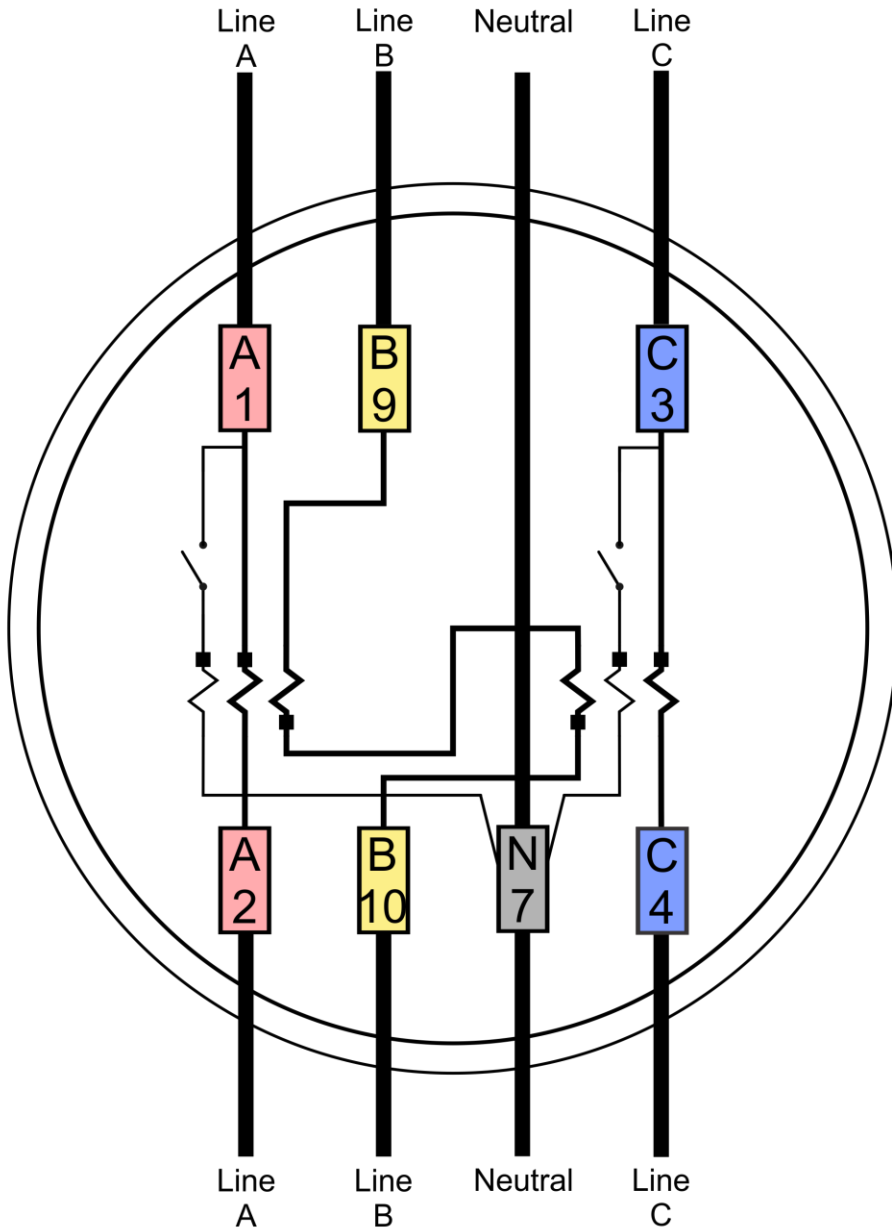

14S Wiring Diagram (4 WIRE WYE)

3 PH, 4 WIRE

GLEMS would like to thank and acknowledge the use of the following meter connection diagrams from Dr. Bill Hardy, TESCO. Be aware that these are general diagrams using standard test switches which may not match some Utility standards in their configuration and are for reference only. **Always follow your Company's internal standards.**