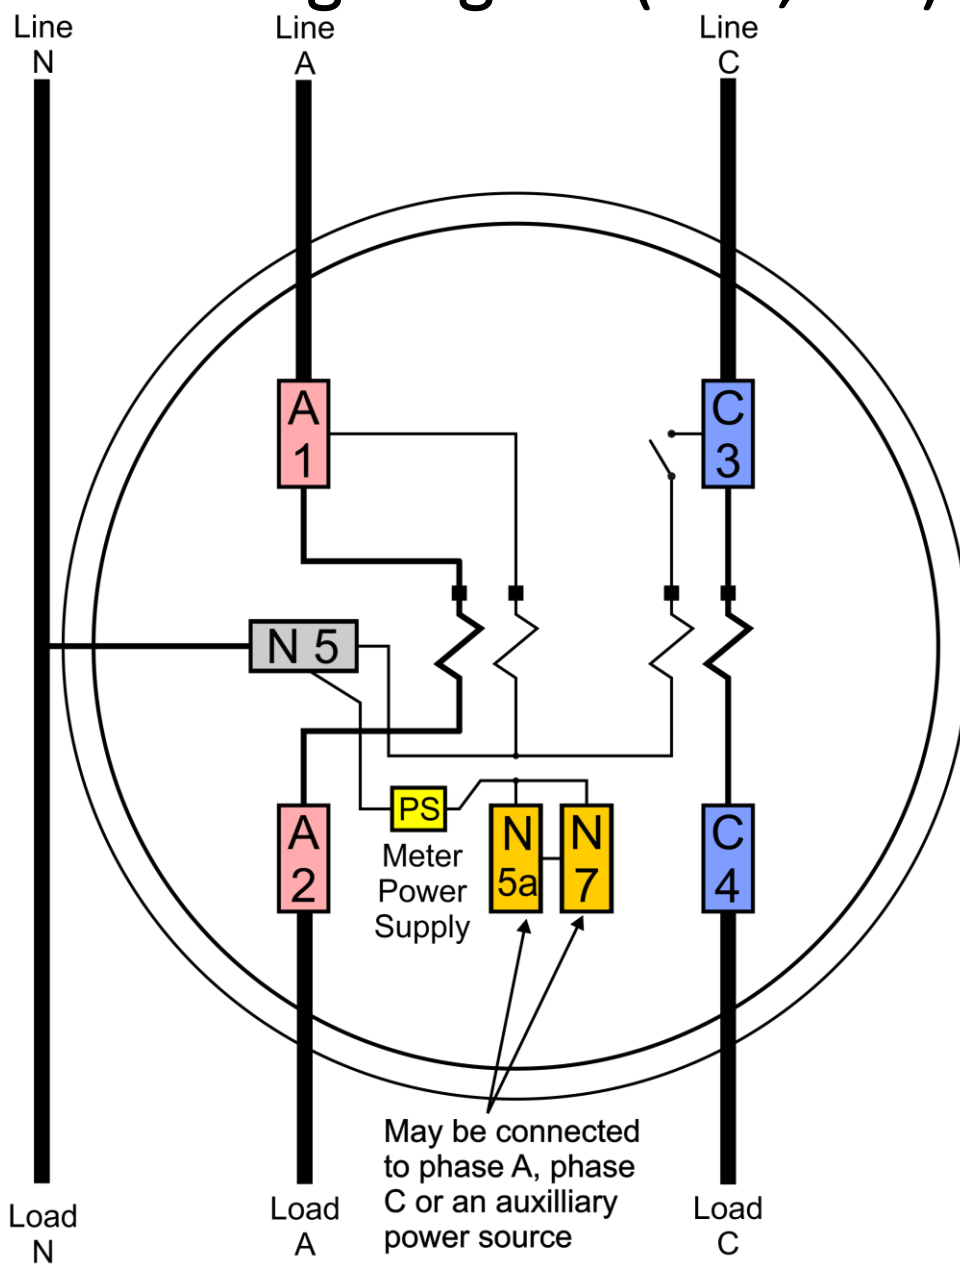

32S Wiring Diagram (1PH, 3W)

1 PH, 3 WIRE

GLEMS would like to thank and acknowledge the use of the following meter connection diagrams from Dr. Bill Hardy, TESCO. Be aware that these are general diagrams using standard test switches which may not match some Utility standards in their configuration and are for reference only. **Always follow your Company's internal standards.**