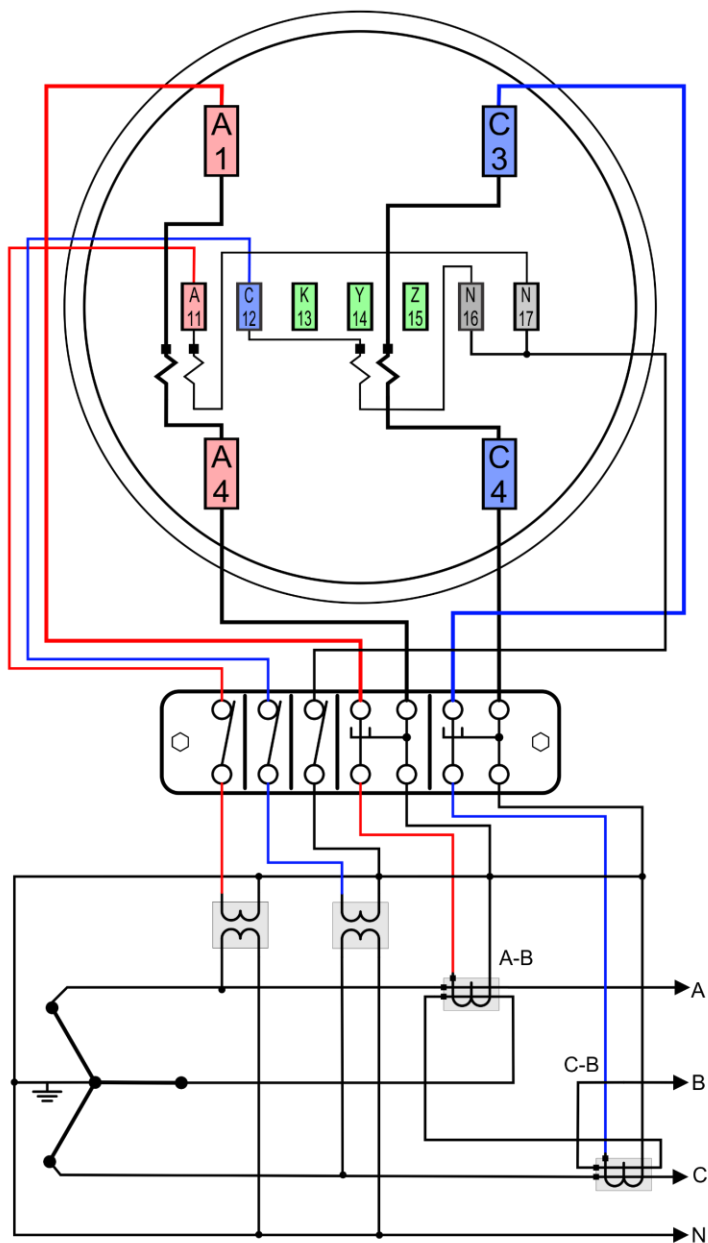

26S Wiring Diagram (4 WIRE WYE)

3 PH, 4 WIRE

GLEMS would like to thank and acknowledge the use of the following meter connection diagrams from Dr. Bill Hardy, TESCO. Be aware that these are general diagrams using standard test switches which may not match some Utility standards in their configuration and are for reference only. **Always follow your Company's internal standards.**