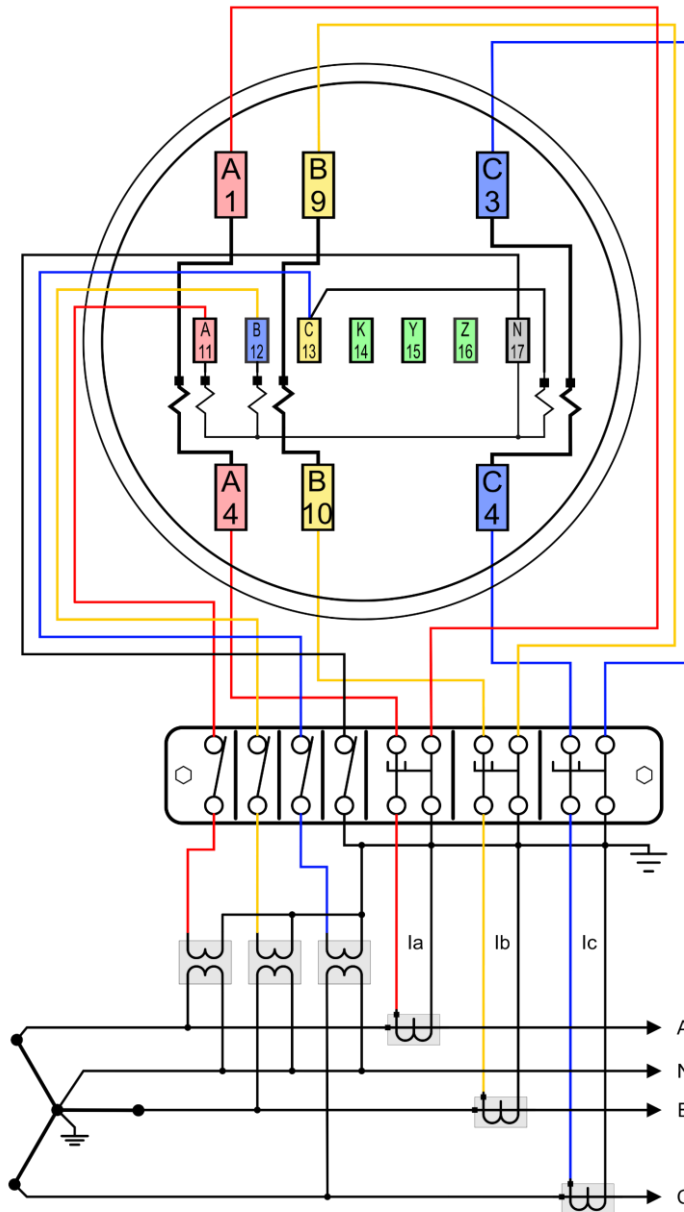

9S Wiring Diagram (4 WIRE WYE)

3 PH, 4 WIRE (3 PT, 3 CT)

GLEMS would like to thank and acknowledge the use of the following meter connection diagrams from Dr. Bill Hardy, TESCO. Be aware that these are general diagrams using standard test switches which may not match some Utility standards in their configuration and are for reference only. **Always follow your Company's internal standards.**