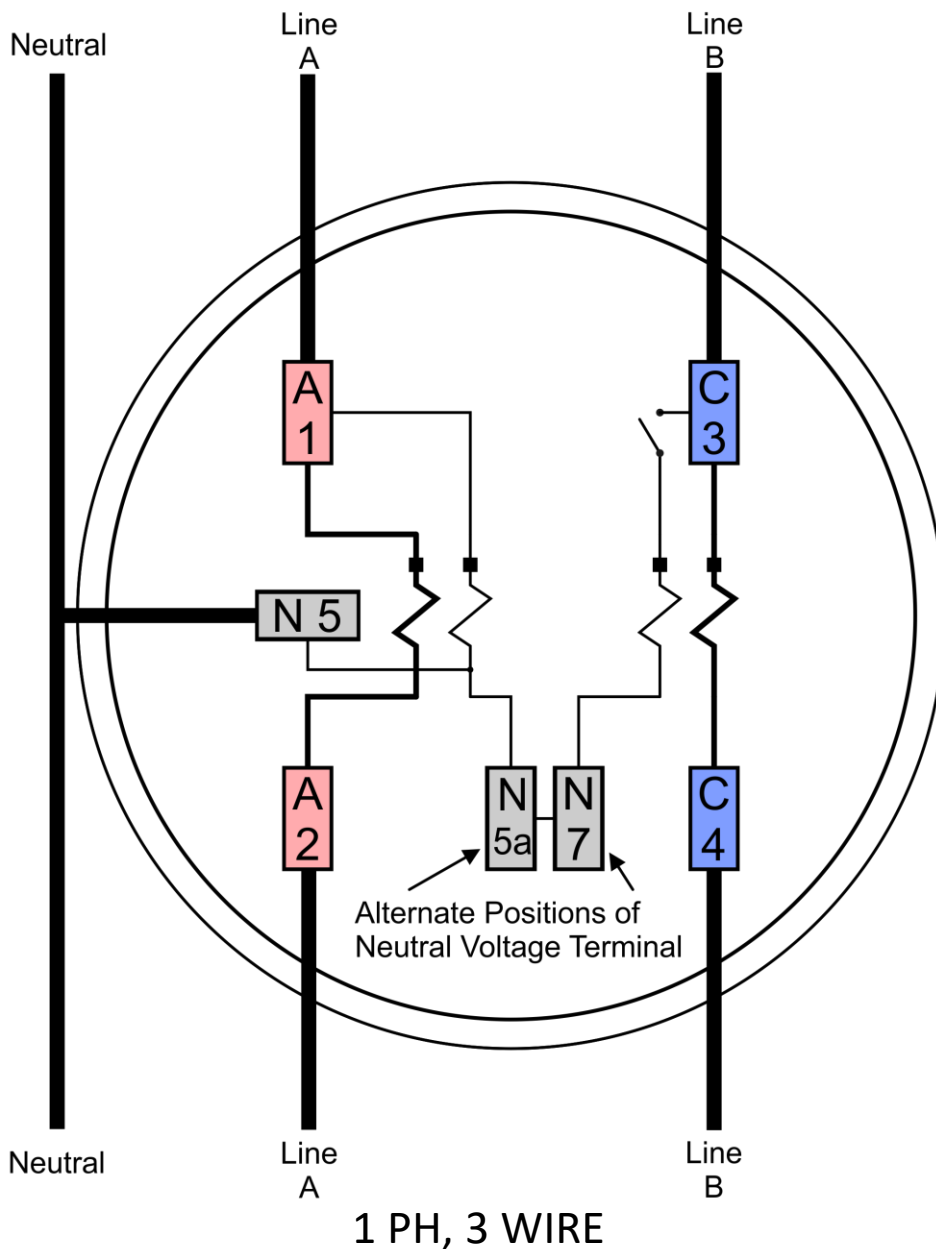

12S Wiring Diagram (3 WIRE, 1PH)

GLEMS would like to thank and acknowledge the use of the following meter connection diagrams from Dr. Bill Hardy, TESCO. Be aware that these are general diagrams using standard test switches which may not match some Utility standards in their configuration and are for reference only. **Always follow your Company's internal standards.**