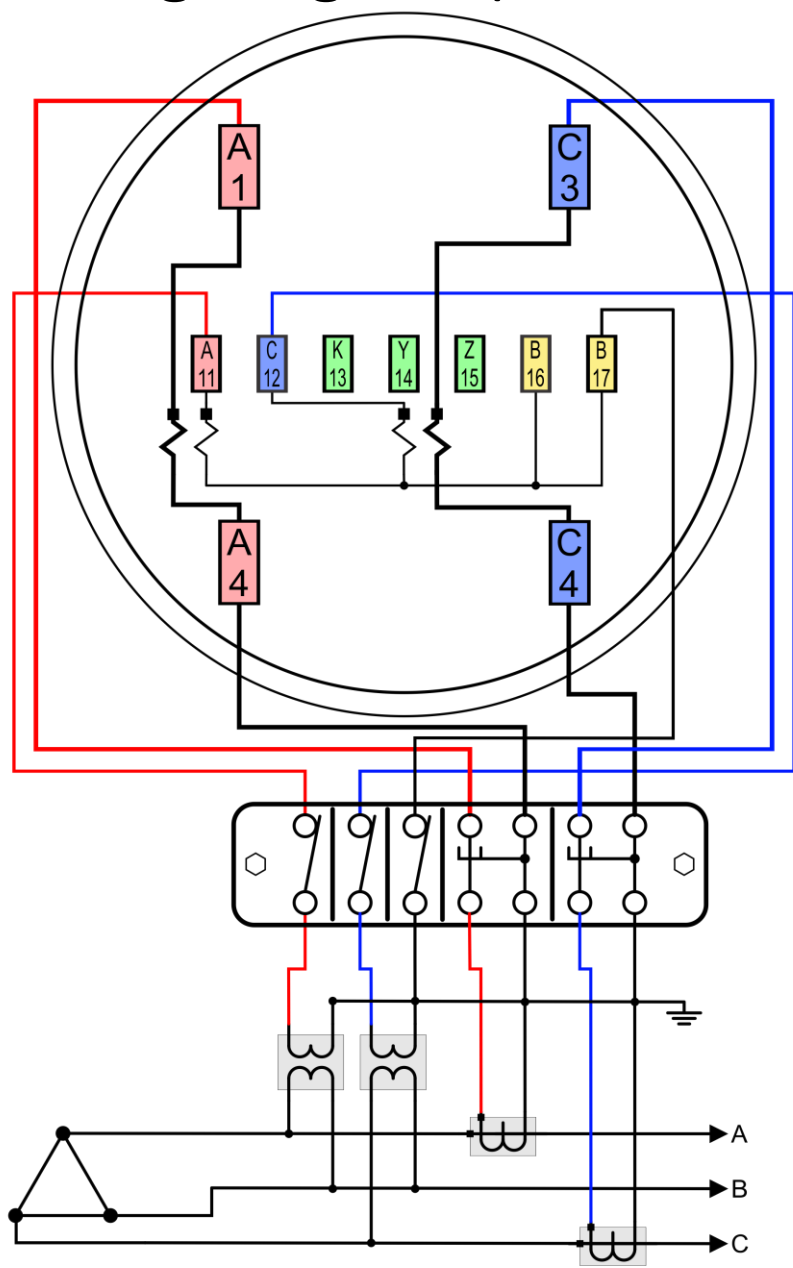

26S Wiring Diagram (3 WIRE DELTA)

3 PH, 3 WIRE

GLEMS would like to thank and acknowledge the use of the following meter connection diagrams from Dr. Bill Hardy, TESCO. Be aware that these are general diagrams using standard test switches which may not match some Utility standards in their configuration and are for reference only. **Always follow your Company's internal standards.**