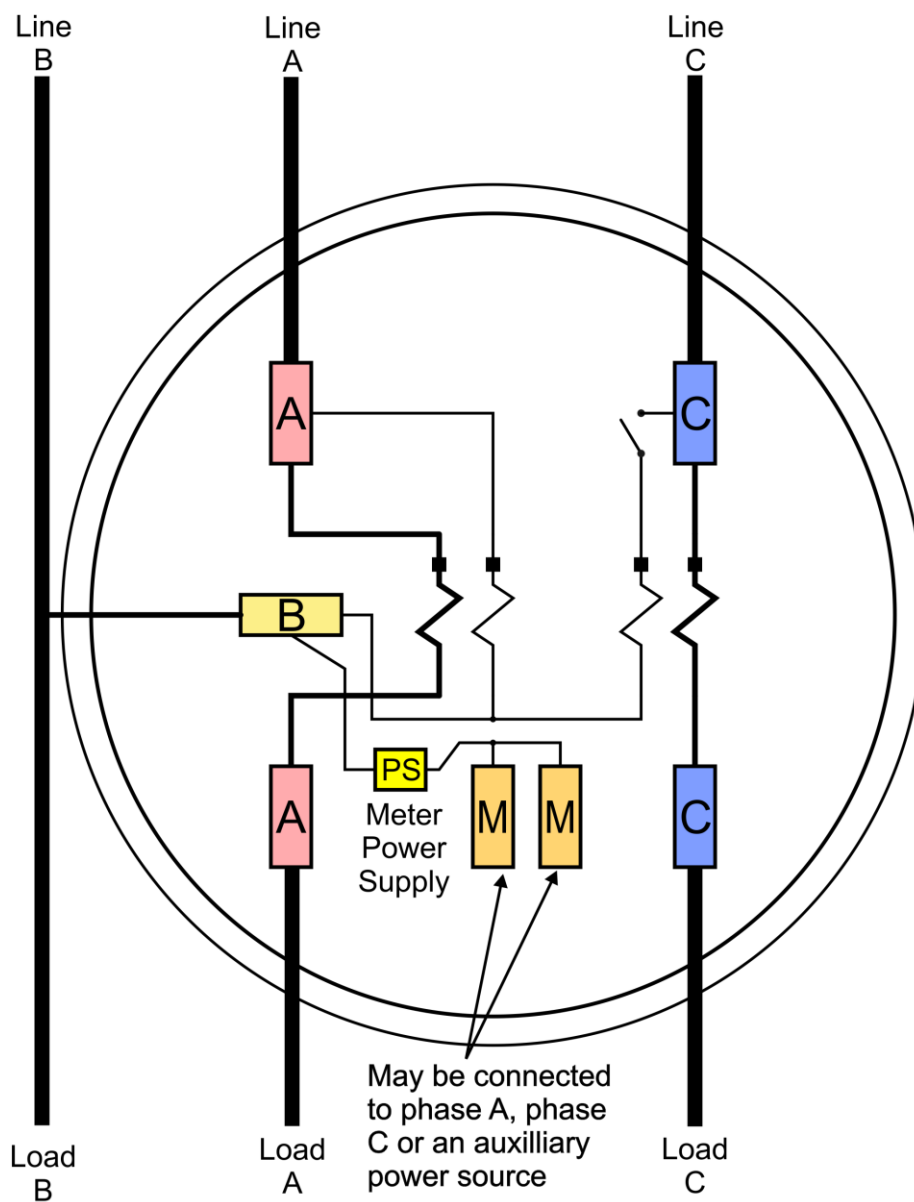

32S Wiring Diagram (3PH, 3W)

3 PH, 3 WIRE

GLEMS would like to thank and acknowledge the use of the following meter connection diagrams from Dr. Bill Hardy, TESCO. Be aware that these are general diagrams using standard test switches which may not match some Utility standards in their configuration and are for reference only. **Always follow your Company's internal standards.**