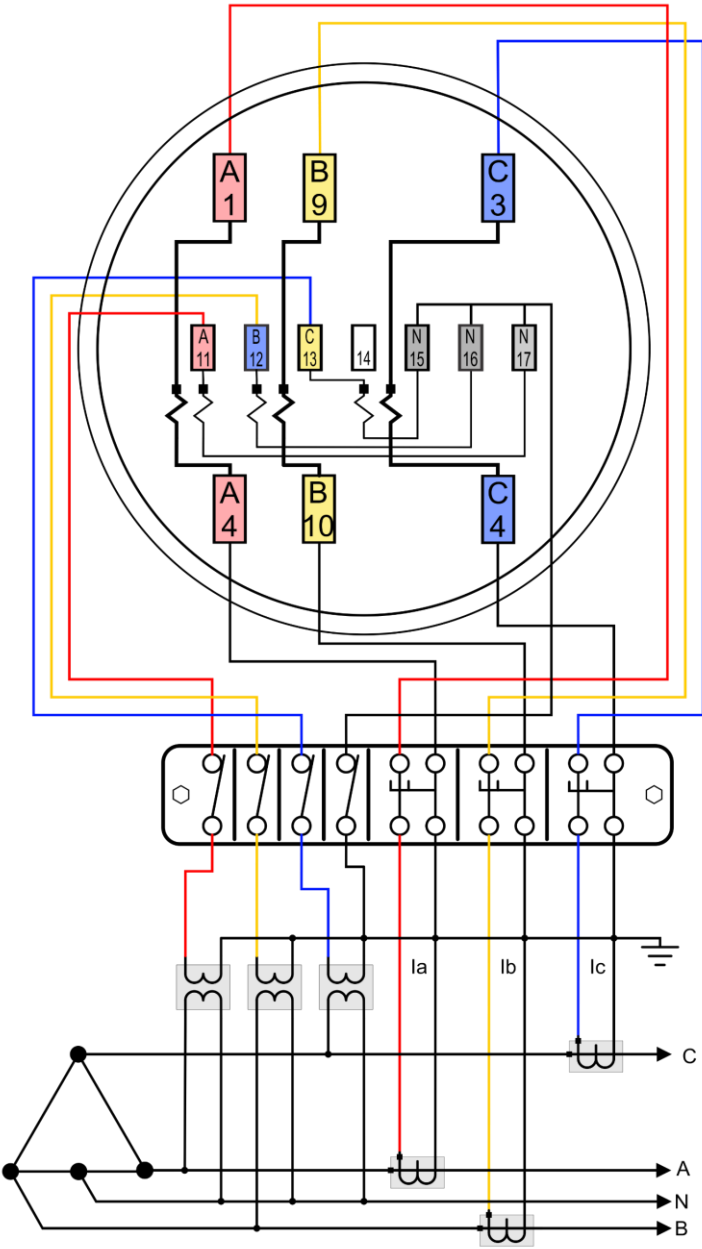

6S Wiring Diagram (4 WIRE WYE)

GLEMS would like to thank and acknowledge the use of the following meter connection diagrams from Dr. Bill Hardy, TESCO. Be aware that these are general diagrams using standard test switches which may not match some Utility standards in their configuration and are for reference only. **Always follow your Company's internal standards.**

9S Wiring Diagram (4 WIRE WYE)

3 PH, 4 WIRE (3 PT, 3 CT)

GLEMS would like to thank and acknowledge the use of the following meter connection diagrams from Dr. Bill Hardy, TESCO. Be aware that these are general diagrams using standard test switches which may not match some Utility standards in their configuration and are for reference only. **Always follow your Company's internal standards.**

9S Wiring Diagram (4 WIRE DELTA)

3 PH, 4 WIRE (3 PT, 3 CT)

GLEMS would like to thank and acknowledge the use of the following meter connection diagrams from Dr. Bill Hardy, TESCO. Be aware that these are general diagrams using standard test switches which may not match some Utility standards in their configuration and are for reference only. **Always follow your Company's internal standards.**

10S Wiring Diagram (4 WIRE DELTA)

3 PH, 4 WIRE (3 PT, 3 CT)

GLEMS would like to thank and acknowledge the use of the following meter connection diagrams from Dr. Bill Hardy, TESCO. Be aware that these are general diagrams using standard test switches which may not match some Utility standards in their configuration and are for reference only. **Always follow your Company's internal standards.**