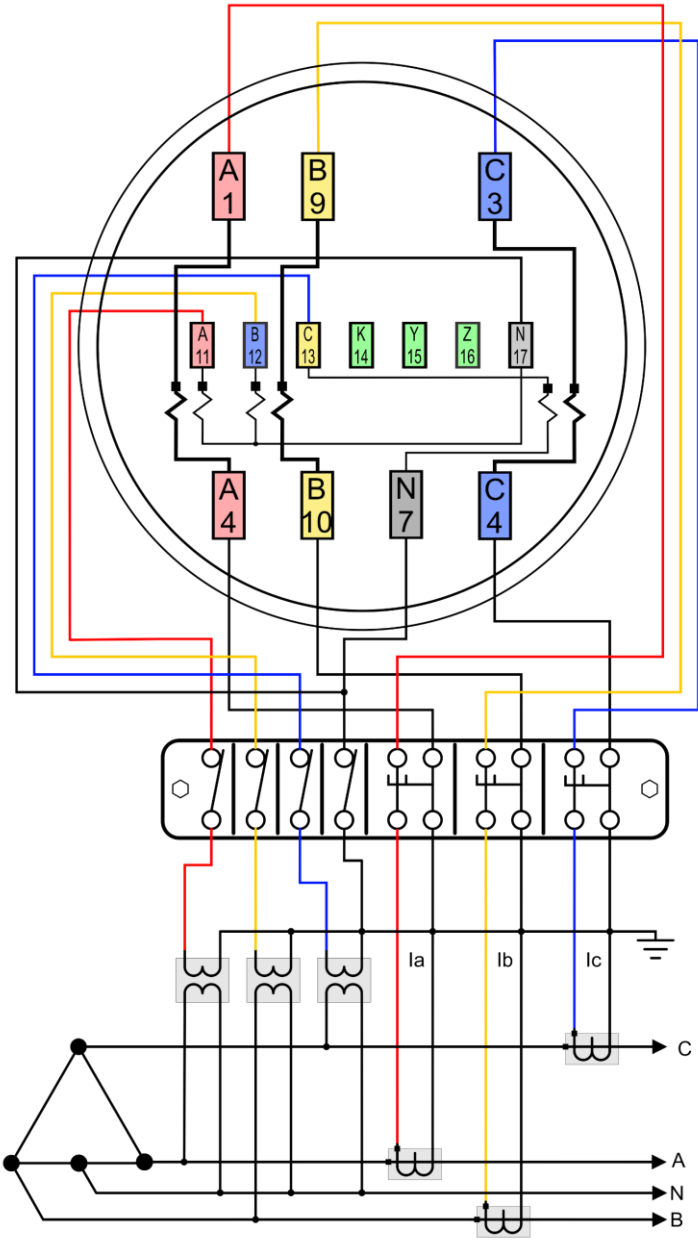

11S Wiring Diagram (4 WIRE DELTA)

3 PH, 4 WIRE (3 PT, 3 CT)

GLEMS would like to thank and acknowledge the use of the following meter connection diagrams from Dr. Bill Hardy, TESCO. Be aware that these are general diagrams using standard test switches which may not match some Utility standards in their configuration and are for reference only. **Always follow your Company's internal standards.**