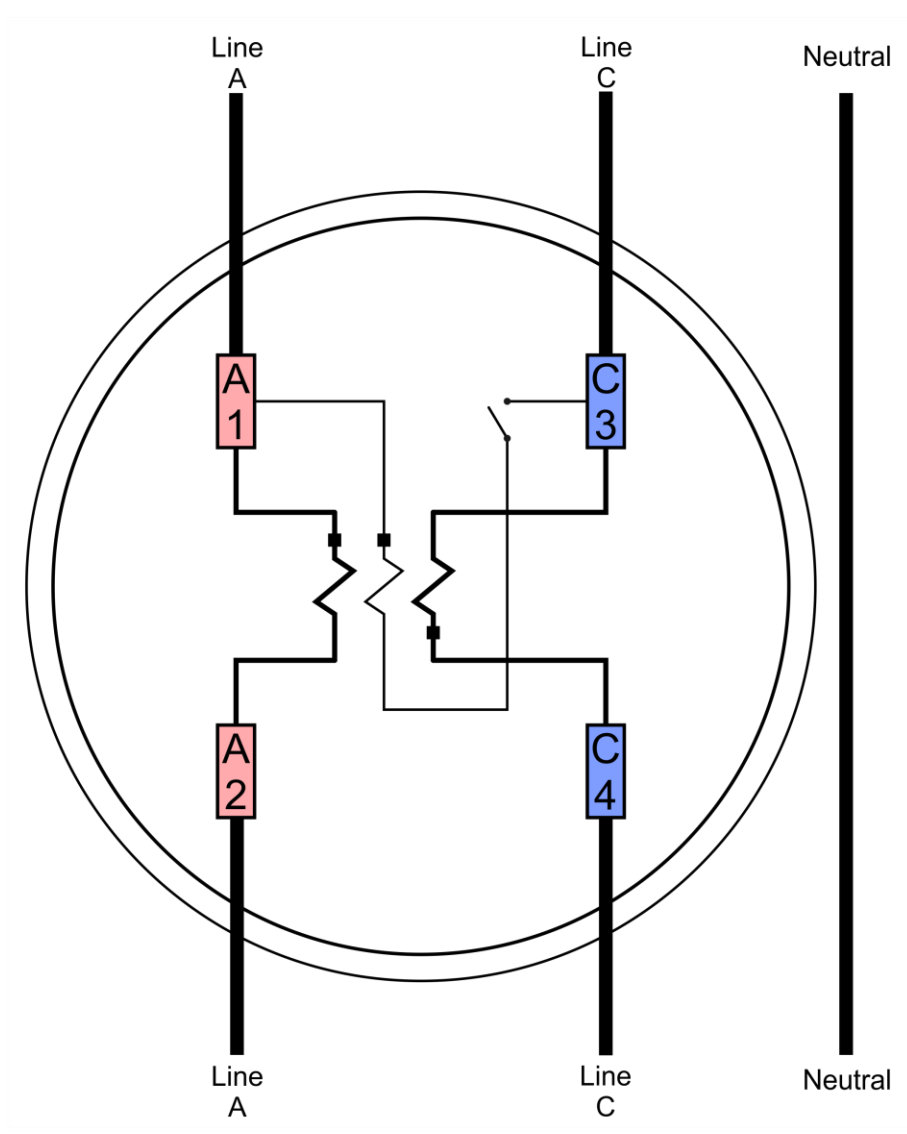

ANSI METER WIRING DIAGRAMS

from

**Power
Measurements
Handbook**

First Edition
William H. Hardy, PhD

1S Wiring Diagram

1 PH, 2 WIRE

GLEMS would like to thank and acknowledge the use of the following meter connection diagrams from Dr. Bill Hardy, TESCO. Be aware that these are general diagrams using standard test switches which may not match some Utility standards in their configuration and are for reference only. **Always follow your Company's internal standards.**

2S Wiring Diagram

1 PH, 3 WIRE

GLEMS would like to thank and acknowledge the use of the following meter connection diagrams from Dr. Bill Hardy, TESCO. Be aware that these are general diagrams using standard test switches which may not match some Utility standards in their configuration and are for reference only. **Always follow your Company's internal standards.**

3S Wiring Diagram

1 PH, 2 WIRE (1 PT, 1 CT)

GLEMS would like to thank and acknowledge the use of the following meter connection diagrams from Dr. Bill Hardy, TESCO. Be aware that these are general diagrams using standard test switches which may not match some Utility standards in their configuration and are for reference only. **Always follow your Company's internal standards.**