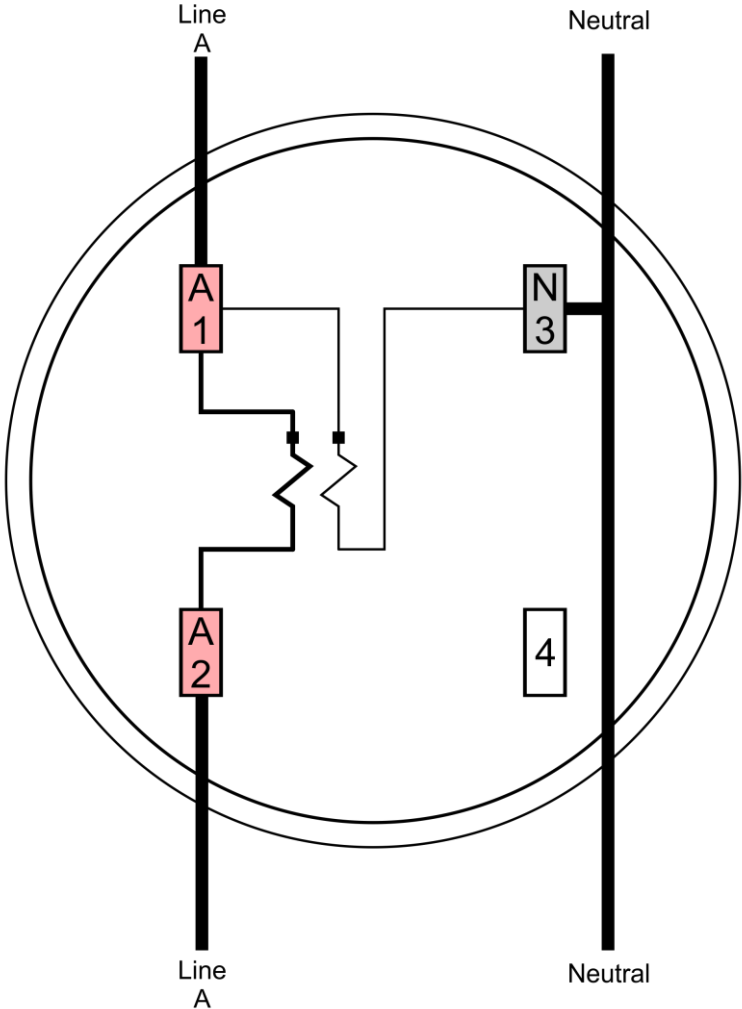

ANSI METER WIRING DIAGRAMS

from

**Power
Measurements
Handbook**

First Edition
William H. Hardy, PhD

1S Wiring Diagram

1 PH, 2 WIRE

GLEMS would like to thank and acknowledge the use of the following meter connection diagrams from Dr. Bill Hardy, TESCO. Be aware that these are general diagrams using standard test switches which may not match some Utility standards in their configuration and are for reference only. **Always follow your Company's internal standards.**

2S Wiring Diagram

1 PH, 3 WIRE

GLEMS would like to thank and acknowledge the use of the following meter connection diagrams from Dr. Bill Hardy, TESCO. Be aware that these are general diagrams using standard test switches which may not match some Utility standards in their configuration and are for reference only. **Always follow your Company's internal standards.**

3S Wiring Diagram

1 PH, 2 WIRE (1 PT, 1 CT)

GLEMS would like to thank and acknowledge the use of the following meter connection diagrams from Dr. Bill Hardy, TESCO. Be aware that these are general diagrams using standard test switches which may not match some Utility standards in their configuration and are for reference only. **Always follow your Company's internal standards.**

4S Wiring Diagram

1 PH, 3 WIRE (1 PT, 2 CT)

GLEMS would like to thank and acknowledge the use of the following meter connection diagrams from Dr. Bill Hardy, TESCO. Be aware that these are general diagrams using standard test switches which may not match some Utility standards in their configuration and are for reference only. **Always follow your Company's internal standards.**