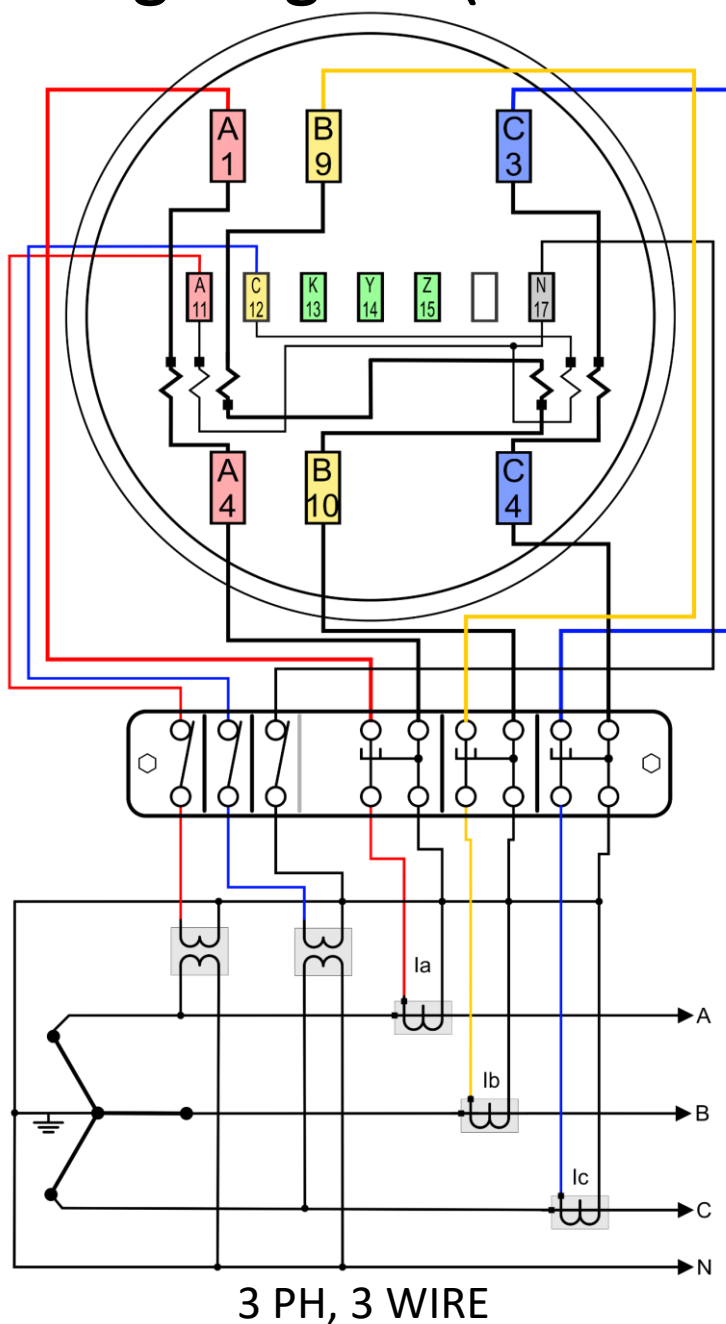

36S Wiring Diagram (4 WIRE WYE)

GLEMS would like to thank and acknowledge the use of the following meter connection diagrams from Dr. Bill Hardy, TESCO. Be aware that these are general diagrams using standard test switches which may not match some Utility standards in their configuration and are for reference only. **Always follow your Company's internal standards.**