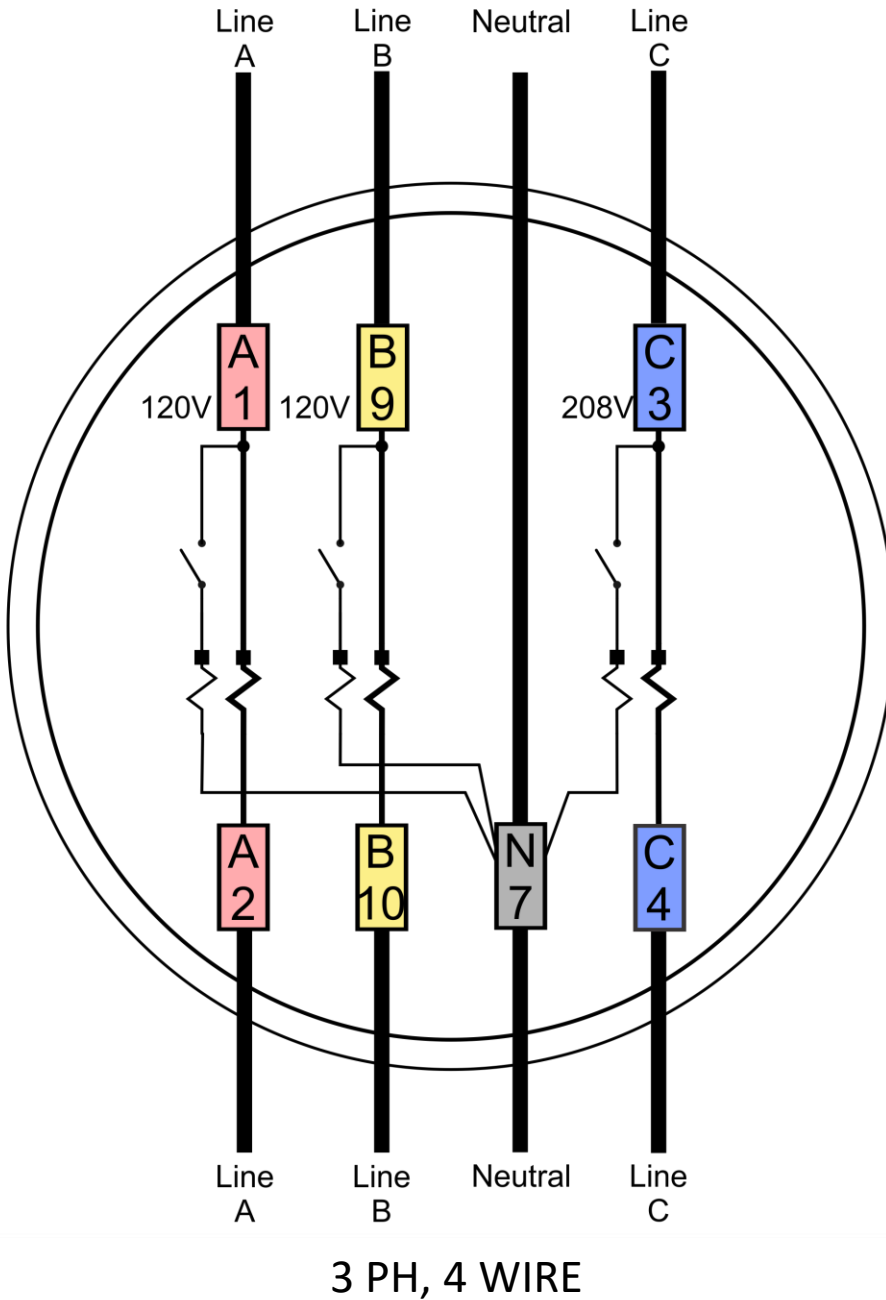

17S Wiring Diagram (4 WIRE WYE)

GLEMS would like to thank and acknowledge the use of the following meter connection diagrams from Dr. Bill Hardy, TESCO. Be aware that these are general diagrams using standard test switches which may not match some Utility standards in their configuration and are for reference only. **Always follow your Company's internal standards.**