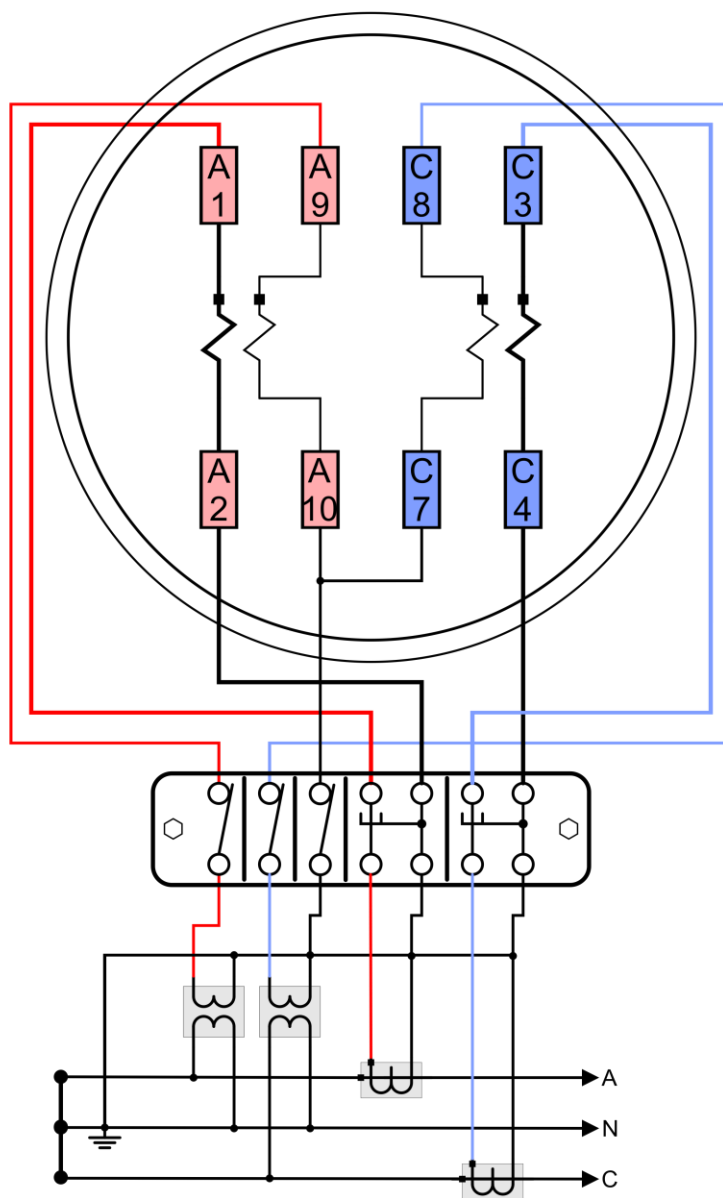

2S Wiring Diagram

1 PH, 3 WIRE

GLEMS would like to thank and acknowledge the use of the following meter connection diagrams from Dr. Bill Hardy, TESCO. Be aware that these are general diagrams using standard test switches which may not match some Utility standards in their configuration and are for reference only. **Always follow your Company's internal standards.**

3S Wiring Diagram

1 PH, 2 WIRE (1 PT, 1 CT)

GLEMS would like to thank and acknowledge the use of the following meter connection diagrams from Dr. Bill Hardy, TESCO. Be aware that these are general diagrams using standard test switches which may not match some Utility standards in their configuration and are for reference only. **Always follow your Company's internal standards.**

4S Wiring Diagram

1 PH, 3 WIRE (1 PT, 2 CT)

GLEMS would like to thank and acknowledge the use of the following meter connection diagrams from Dr. Bill Hardy, TESCO. Be aware that these are general diagrams using standard test switches which may not match some Utility standards in their configuration and are for reference only. **Always follow your Company's internal standards.**

5S Wiring Diagram (1 PH, 3-WIRE)

1 PH, 3 WIRE (2 PT, 2 CT)

GLEMS would like to thank and acknowledge the use of the following meter connection diagrams from Dr. Bill Hardy, TESCO. Be aware that these are general diagrams using standard test switches which may not match some Utility standards in their configuration and are for reference only. **Always follow your Company's internal standards.**