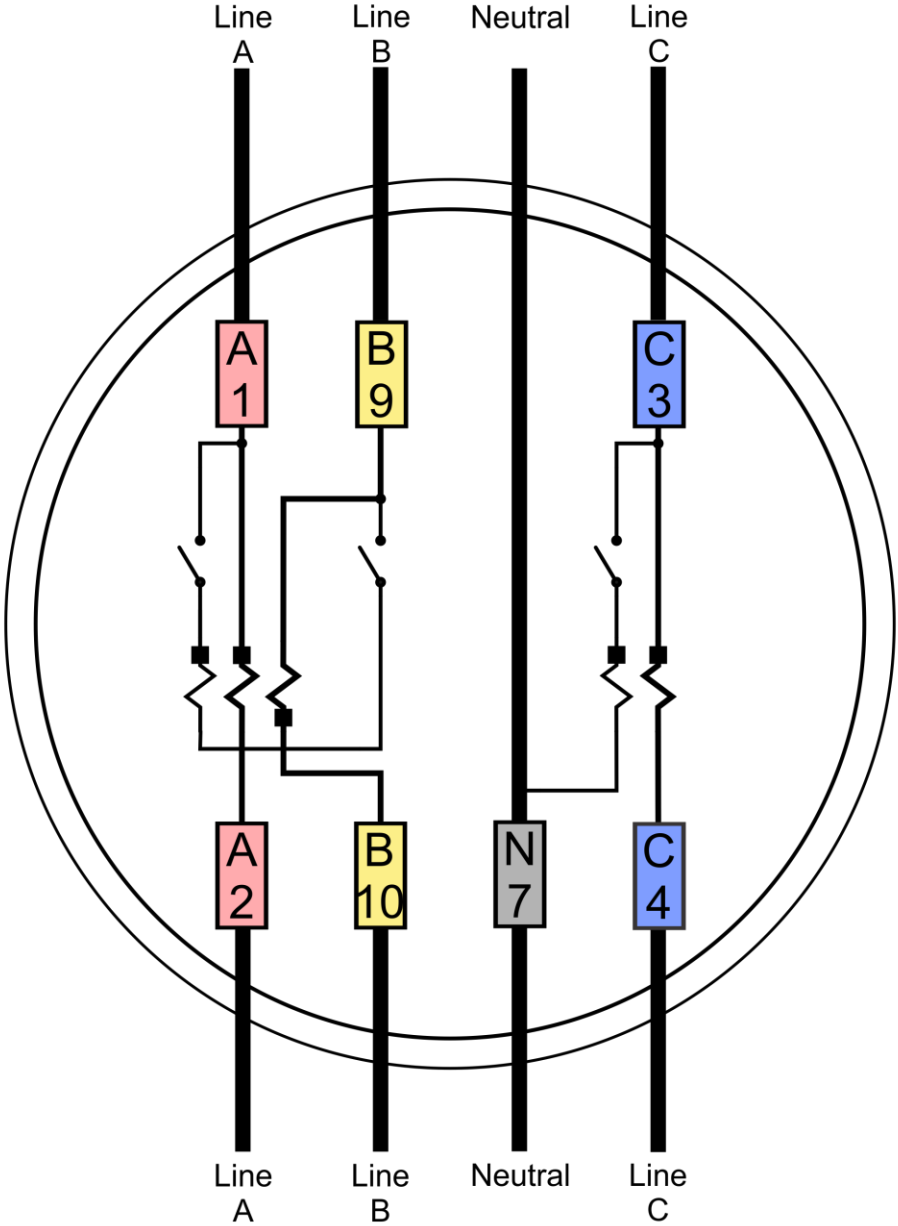

15S Wiring Diagram (4 WIRE DELTA)

3 PH, 4 WIRE

GLEMS would like to thank and acknowledge the use of the following meter connection diagrams from Dr. Bill Hardy, TESCO. Be aware that these are general diagrams using standard test switches which may not match some Utility standards in their configuration and are for reference only. **Always follow your Company's internal standards.**