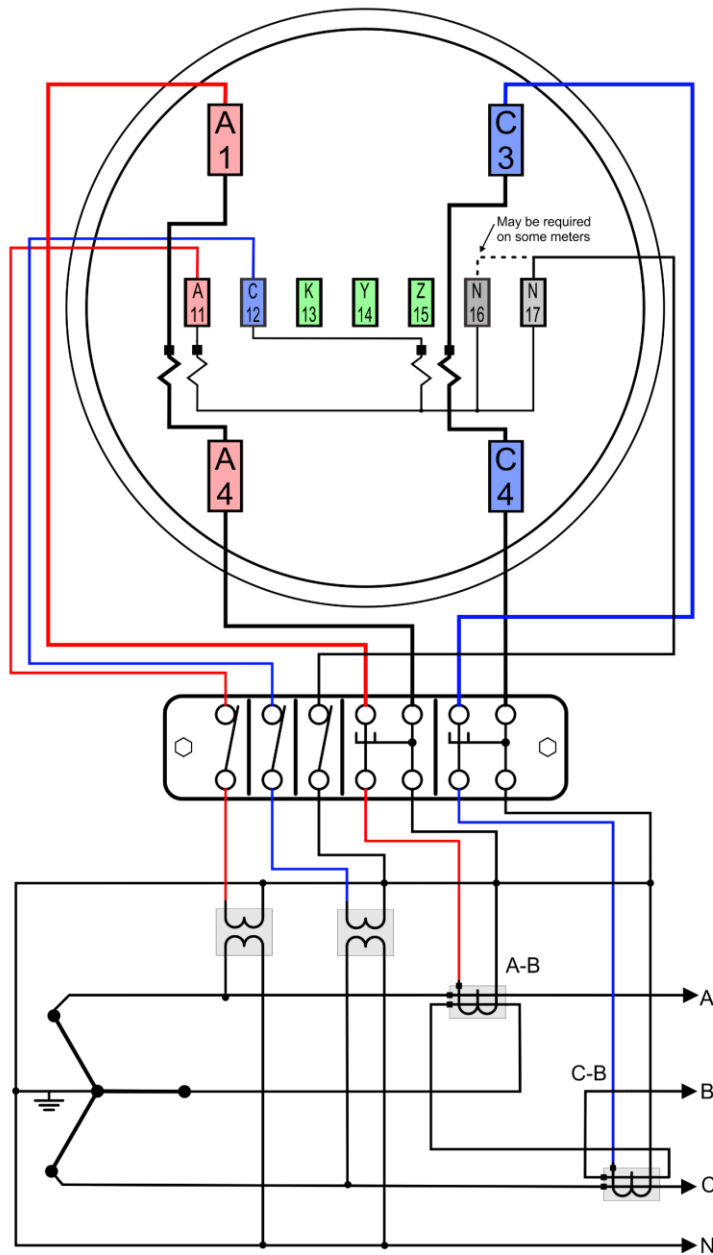

66S Wiring Diagram (4 WIRE WYE)

3 PH, 4 WIRE

GLEMS would like to thank and acknowledge the use of the following meter connection diagrams from Dr. Bill Hardy, TESCO. Be aware that these are general diagrams using standard test switches which may not match some Utility standards in their configuration and are for reference only. **Always follow your Company's internal standards.**