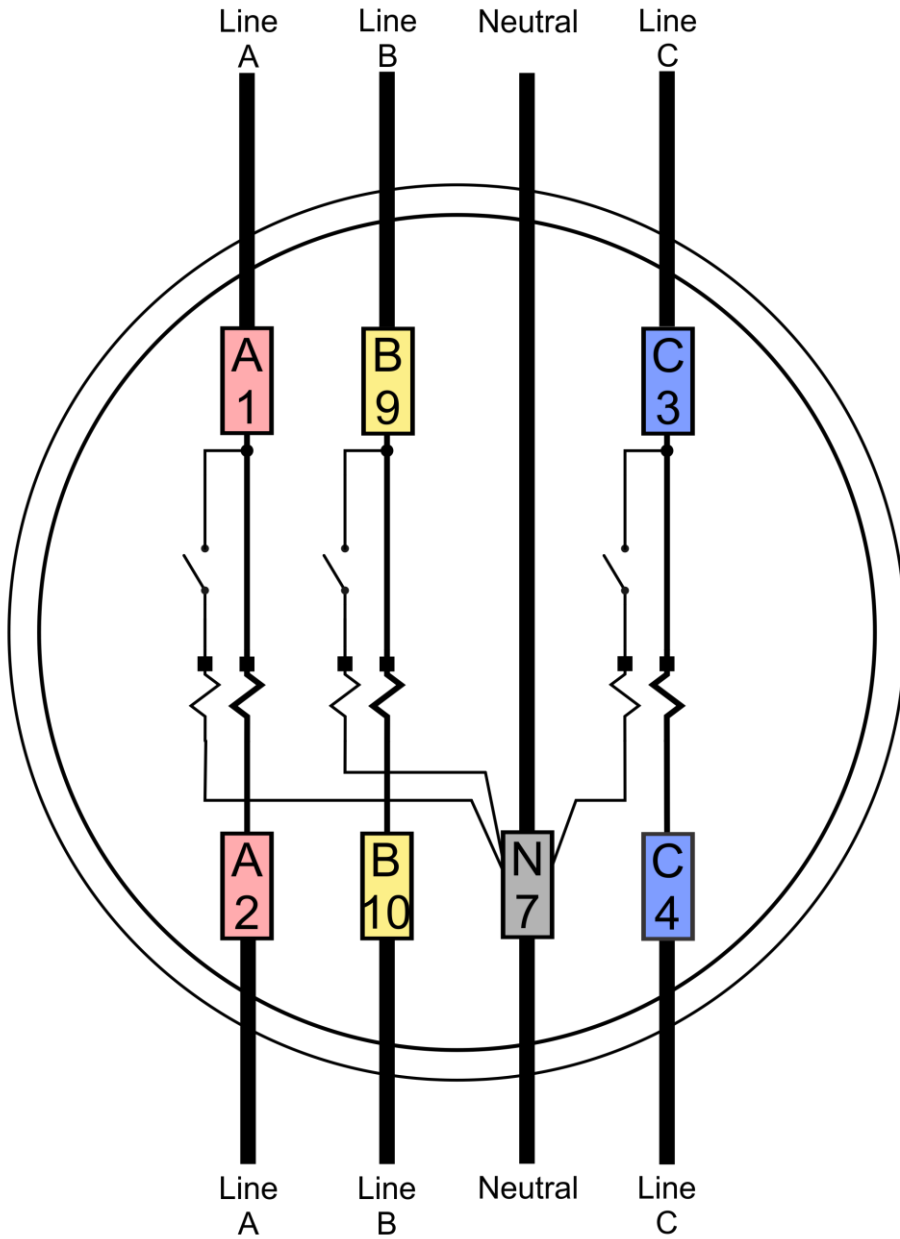

16S Wiring Diagram (4 WIRE WYE)

3 PH, 4 WIRE

GLEMS would like to thank and acknowledge the use of the following meter connection diagrams from Dr. Bill Hardy, TESCO. Be aware that these are general diagrams using standard test switches which may not match some Utility standards in their configuration and are for reference only. **Always follow your Company's internal standards.**