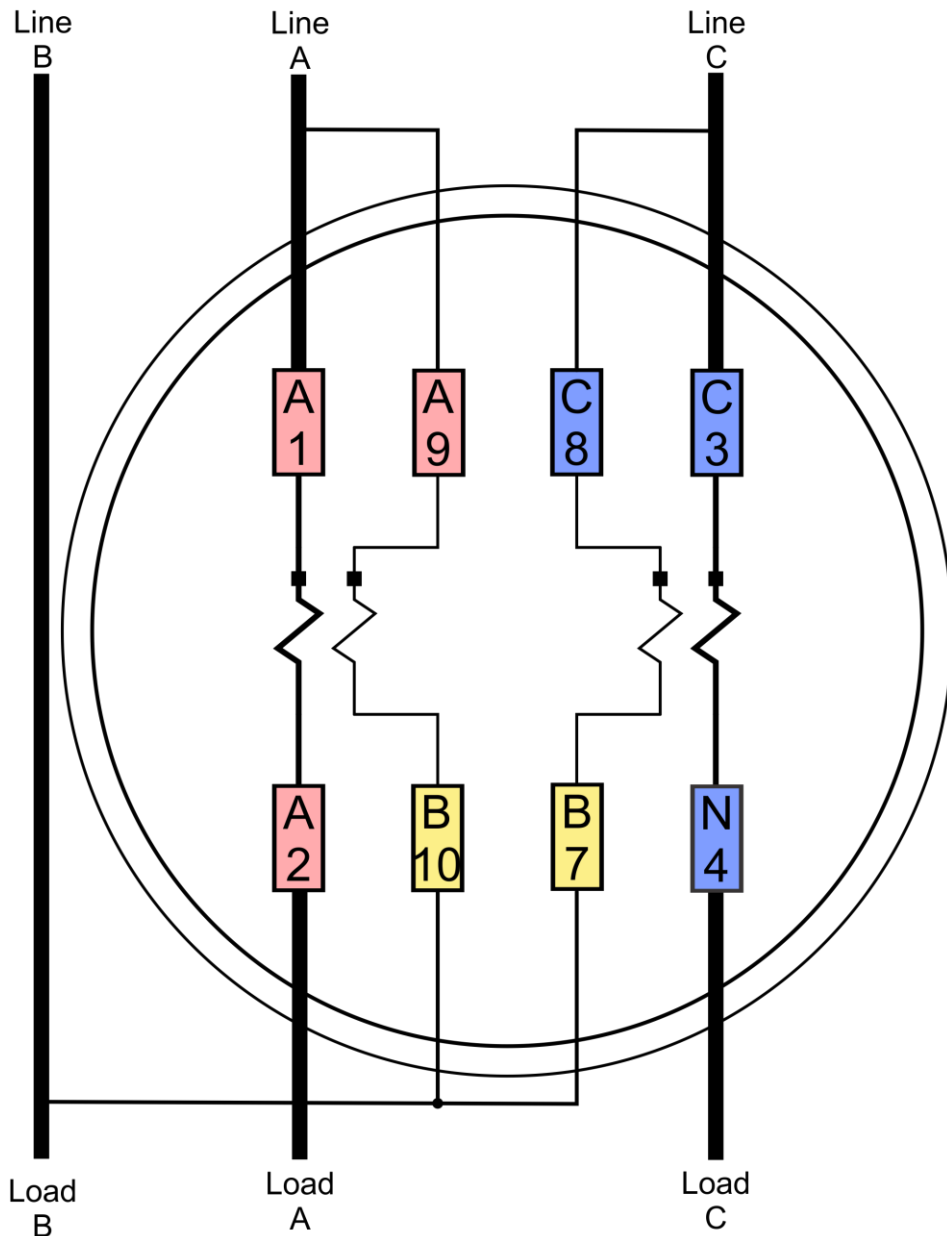

13S Wiring Diagram (3 WIRE 3PH)

1 PH, 3 WIRE

GLEMS would like to thank and acknowledge the use of the following meter connection diagrams from Dr. Bill Hardy, TESCO. Be aware that these are general diagrams using standard test switches which may not match some Utility standards in their configuration and are for reference only. **Always follow your Company's internal standards.**