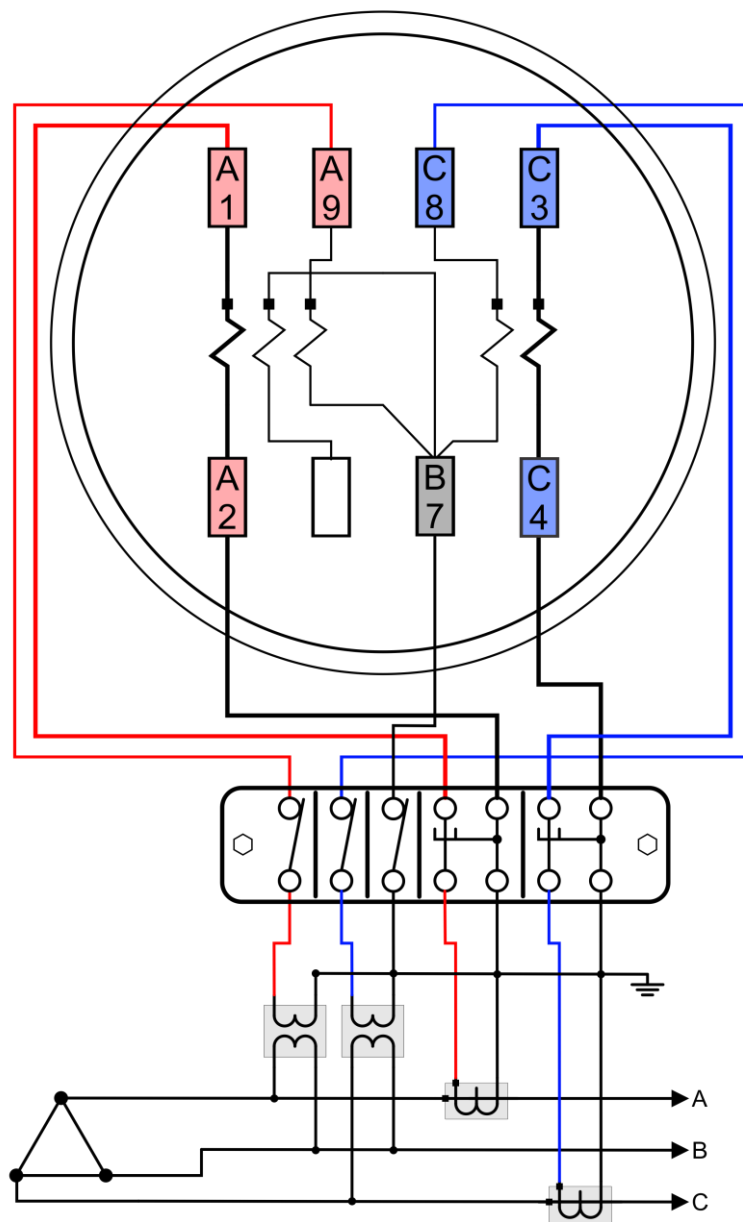

45S Wiring Diagram (3 WIRE DELTA)

3 PH, 3 WIRE

GLEMS would like to thank and acknowledge the use of the following meter connection diagrams from Dr. Bill Hardy, TESCO. Be aware that these are general diagrams using standard test switches which may not match some Utility standards in their configuration and are for reference only. **Always follow your Company's internal standards.**