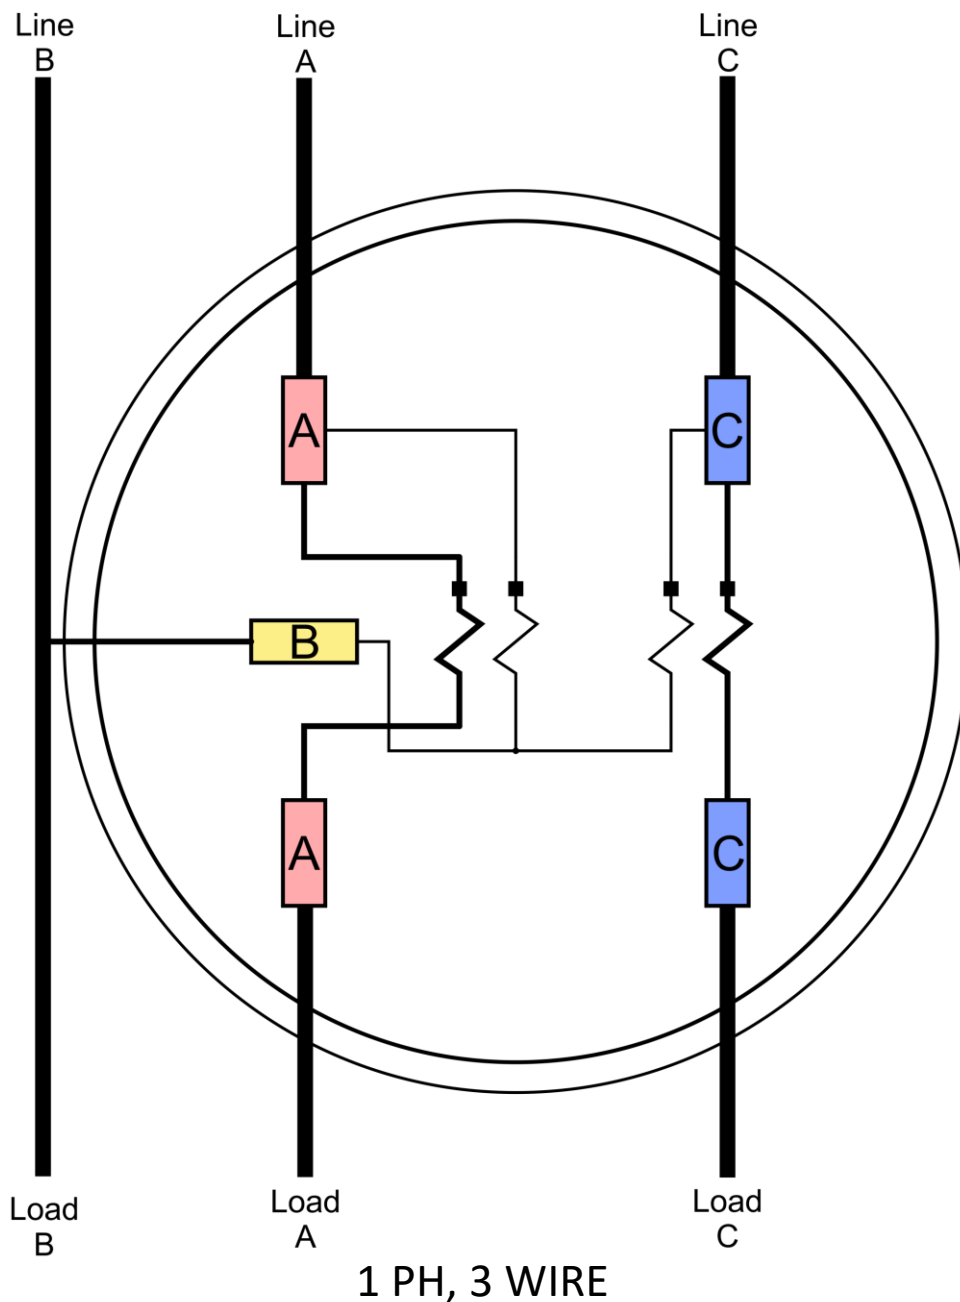

25S Wiring Diagram (3 WIRE 1PH)

GLEMS would like to thank and acknowledge the use of the following meter connection diagrams from Dr. Bill Hardy, TESCO. Be aware that these are general diagrams using standard test switches which may not match some Utility standards in their configuration and are for reference only. **Always follow your Company's internal standards.**