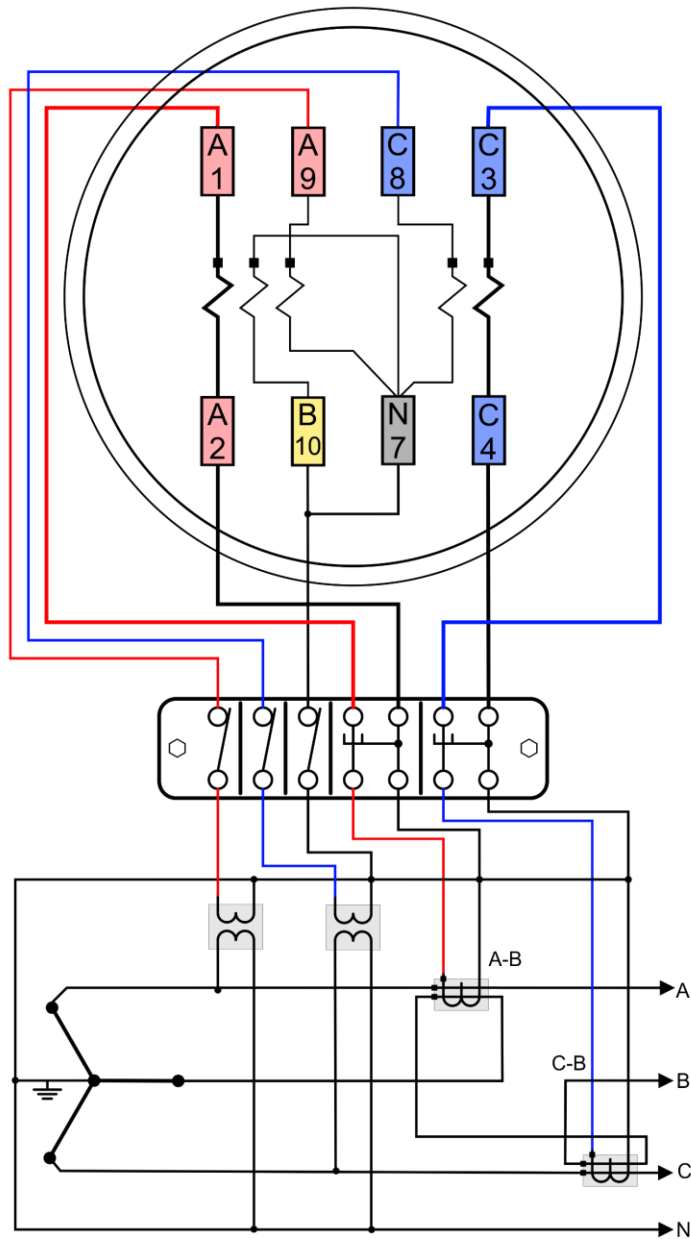

45S Wiring Diagram (4 WIRE WYE)

3 PH, 4 WIRE

GLEMS would like to thank and acknowledge the use of the following meter connection diagrams from Dr. Bill Hardy, TESCO. Be aware that these are general diagrams using standard test switches which may not match some Utility standards in their configuration and are for reference only. **Always follow your Company's internal standards.**