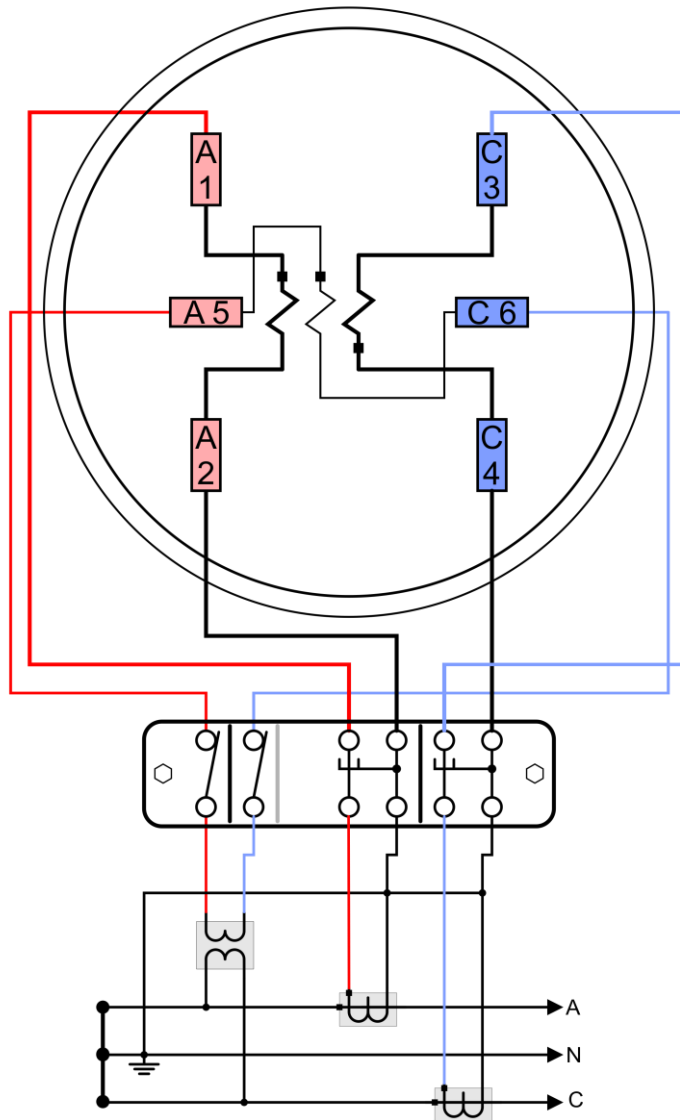

ANSI METER WIRING DIAGRAMS

from

**Power
Measurements
Handbook**

First Edition
William H. Hardy, PhD

1S Wiring Diagram

1 PH, 2 WIRE

GLEMS would like to thank and acknowledge the use of the following meter connection diagrams from Dr. Bill Hardy, TESCO. Be aware that these are general diagrams using standard test switches which may not match some Utility standards in their configuration and are for reference only. **Always follow your Company's internal standards.**

2S Wiring Diagram

1 PH, 3 WIRE

GLEMS would like to thank and acknowledge the use of the following meter connection diagrams from Dr. Bill Hardy, TESCO. Be aware that these are general diagrams using standard test switches which may not match some Utility standards in their configuration and are for reference only. **Always follow your Company's internal standards.**

3S Wiring Diagram

1 PH, 2 WIRE (1 PT, 1 CT)

GLEMS would like to thank and acknowledge the use of the following meter connection diagrams from Dr. Bill Hardy, TESCO. Be aware that these are general diagrams using standard test switches which may not match some Utility standards in their configuration and are for reference only. **Always follow your Company's internal standards.**

4S Wiring Diagram

1 PH, 3 WIRE (1 PT, 2 CT)

GLEMS would like to thank and acknowledge the use of the following meter connection diagrams from Dr. Bill Hardy, TESCO. Be aware that these are general diagrams using standard test switches which may not match some Utility standards in their configuration and are for reference only. **Always follow your Company's internal standards.**