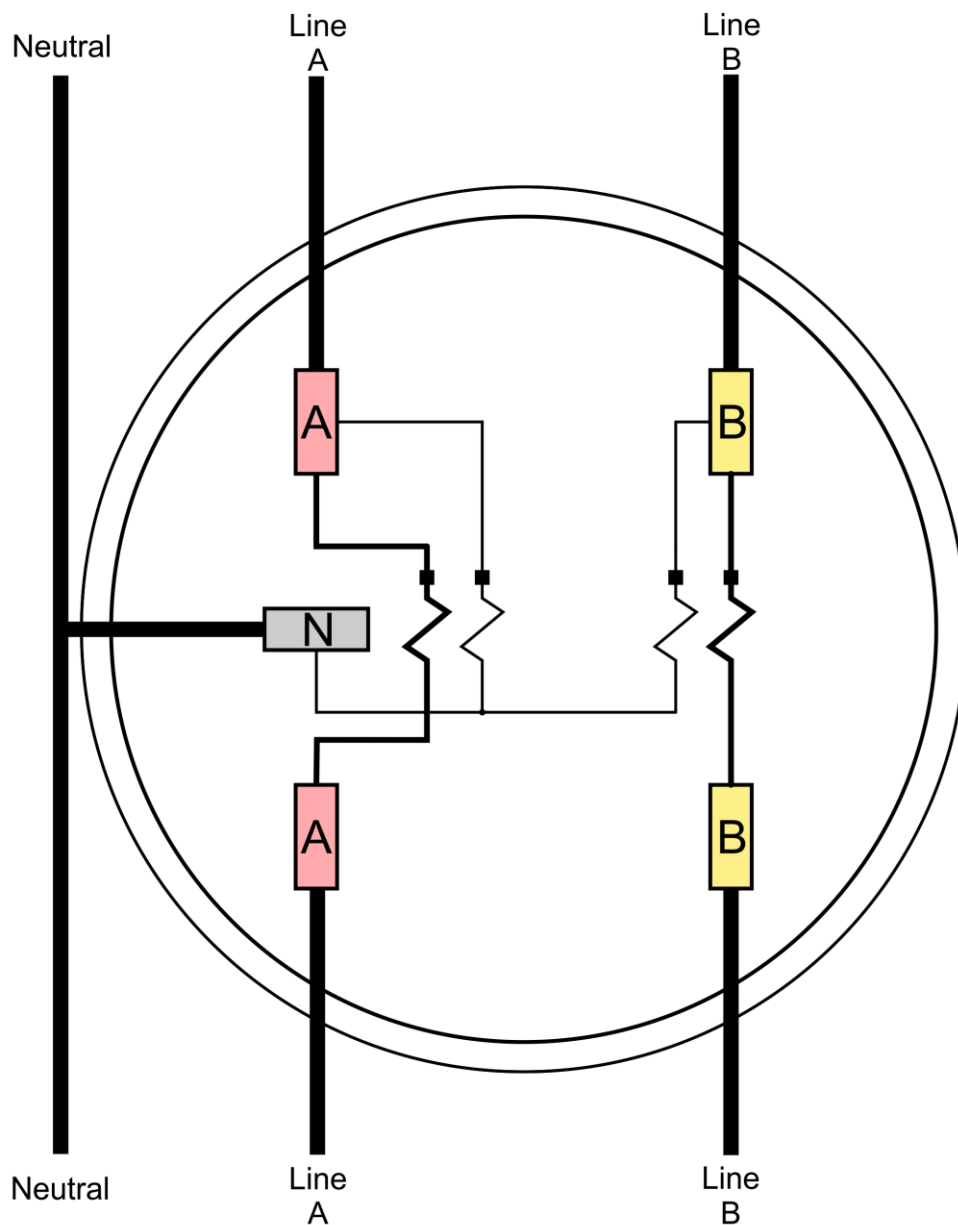

25S Wiring Diagram (3 WIRE 1PH)

1 PH, 3 WIRE

GLEMS would like to thank and acknowledge the use of the following meter connection diagrams from Dr. Bill Hardy, TESCO. Be aware that these are general diagrams using standard test switches which may not match some Utility standards in their configuration and are for reference only. **Always follow your Company's internal standards.**