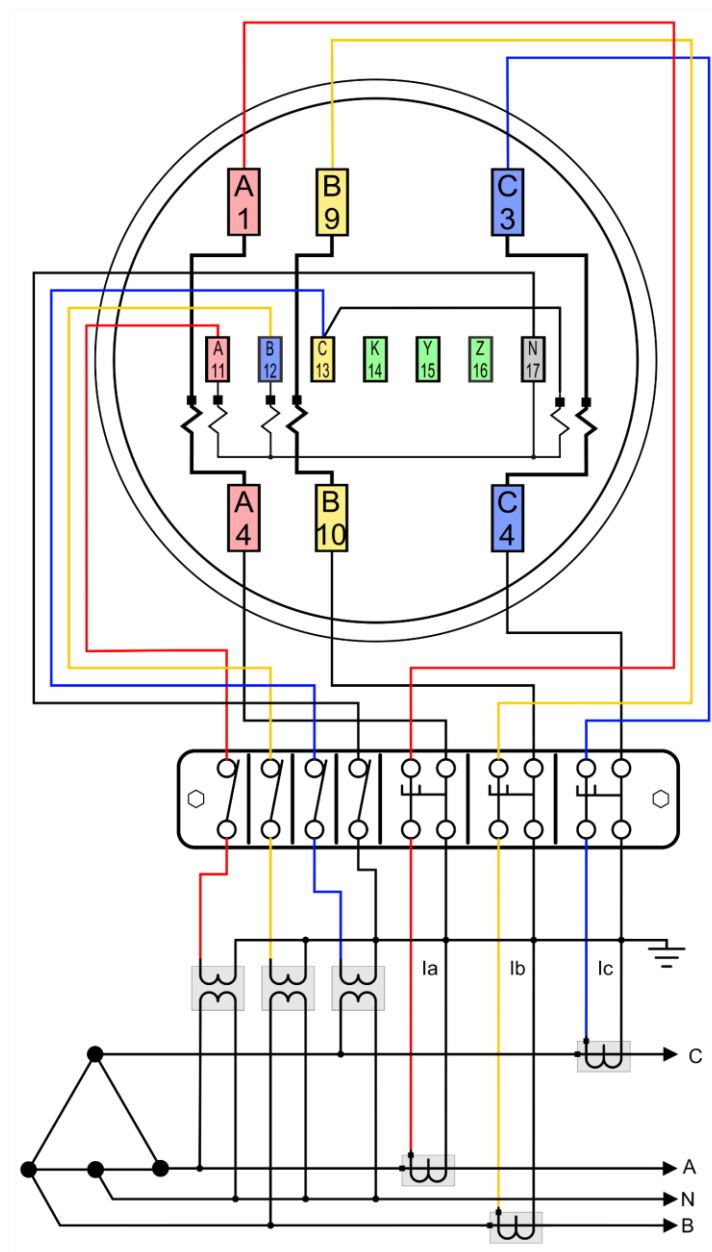

9S Wiring Diagram (4 WIRE DELTA)

3 PH, 4 WIRE (3 PT, 3 CT)

GLEMS would like to thank and acknowledge the use of the following meter connection diagrams from Dr. Bill Hardy, TESCO. Be aware that these are general diagrams using standard test switches which may not match some Utility standards in their configuration and are for reference only. **Always follow your Company's internal standards.**