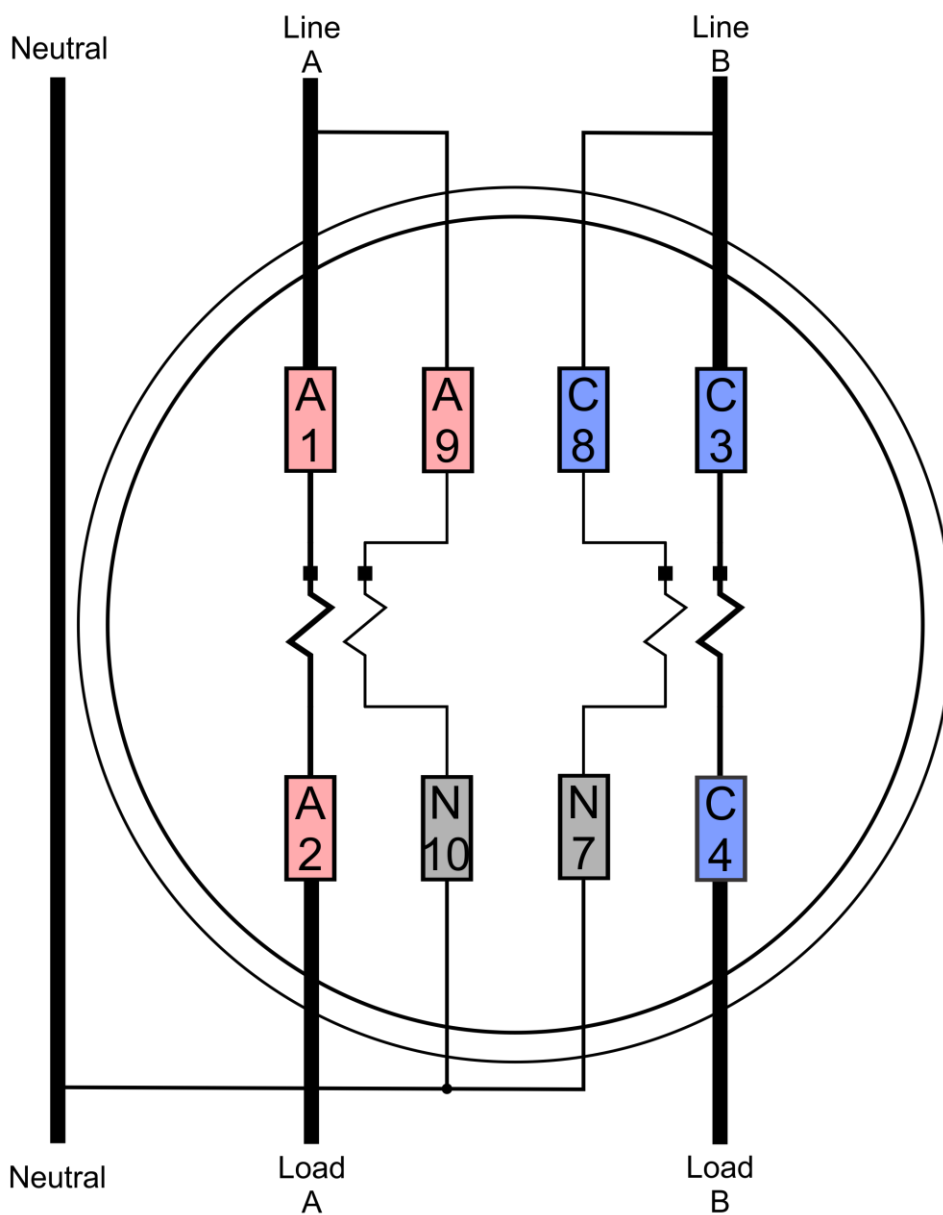

13S Wiring Diagram (3 WIRE 1PH)

1 PH, 3 WIRE

GLEMS would like to thank and acknowledge the use of the following meter connection diagrams from Dr. Bill Hardy, TESCO. Be aware that these are general diagrams using standard test switches which may not match some Utility standards in their configuration and are for reference only. **Always follow your Company's internal standards.**