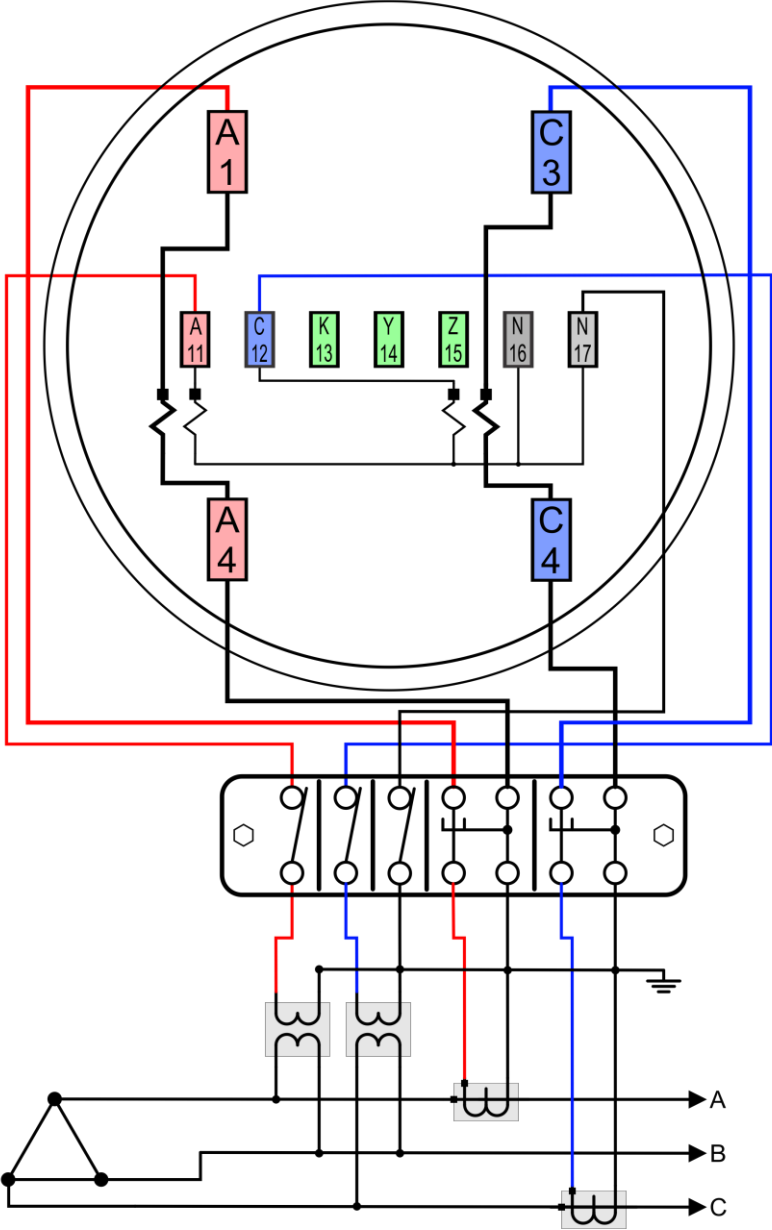

66S Wiring Diagram (3 WIRE DELTA)

3 PH, 3 WIRE

GLEMS would like to thank and acknowledge the use of the following meter connection diagrams from Dr. Bill Hardy, TESCO. Be aware that these are general diagrams using standard test switches which may not match some Utility standards in their configuration and are for reference only. **Always follow your Company's internal standards.**