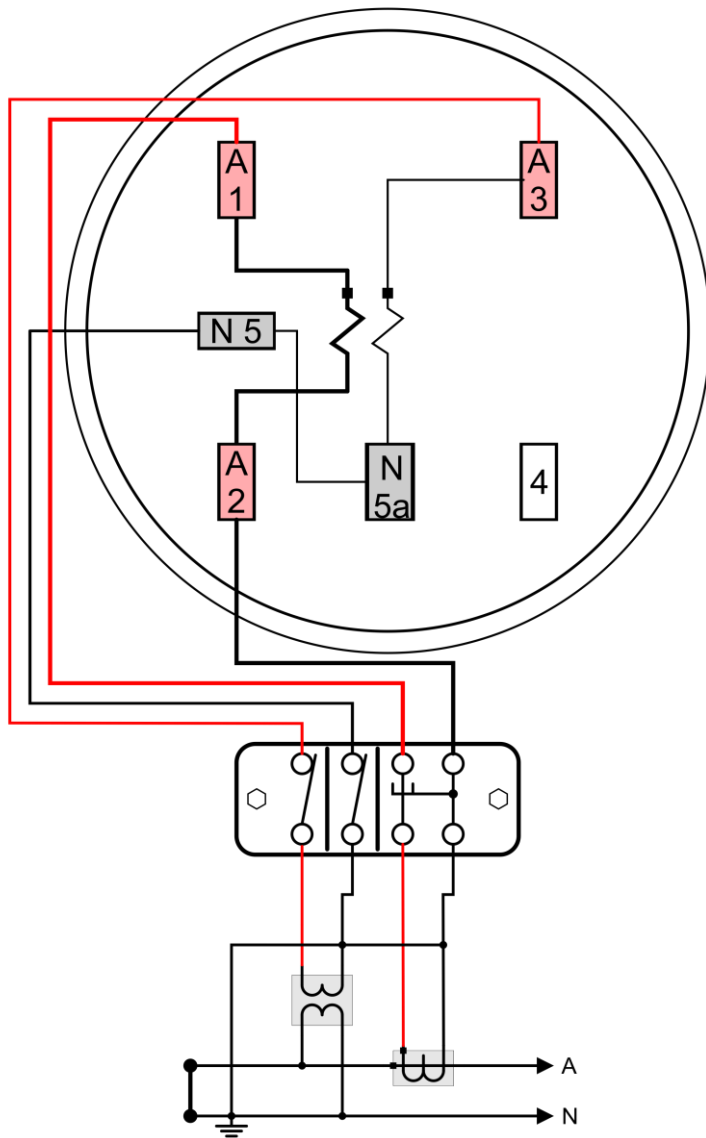

ANSI METER WIRING DIAGRAMS

from

**Power
Measurements
Handbook**

First Edition
William H. Hardy, PhD

1S Wiring Diagram

1 PH, 2 WIRE

GLEMS would like to thank and acknowledge the use of the following meter connection diagrams from Dr. Bill Hardy, TESCO. Be aware that these are general diagrams using standard test switches which may not match some Utility standards in their configuration and are for reference only. **Always follow your Company's internal standards.**

2S Wiring Diagram

1 PH, 3 WIRE

GLEMS would like to thank and acknowledge the use of the following meter connection diagrams from Dr. Bill Hardy, TESCO. Be aware that these are general diagrams using standard test switches which may not match some Utility standards in their configuration and are for reference only. **Always follow your Company's internal standards.**

3S Wiring Diagram

1 PH, 2 WIRE (1 PT, 1 CT)

GLEMS would like to thank and acknowledge the use of the following meter connection diagrams from Dr. Bill Hardy, TESCO. Be aware that these are general diagrams using standard test switches which may not match some Utility standards in their configuration and are for reference only. **Always follow your Company's internal standards.**

4S Wiring Diagram

1 PH, 3 WIRE (1 PT, 2 CT)

GLEMS would like to thank and acknowledge the use of the following meter connection diagrams from Dr. Bill Hardy, TESCO. Be aware that these are general diagrams using standard test switches which may not match some Utility standards in their configuration and are for reference only. **Always follow your Company's internal standards.**