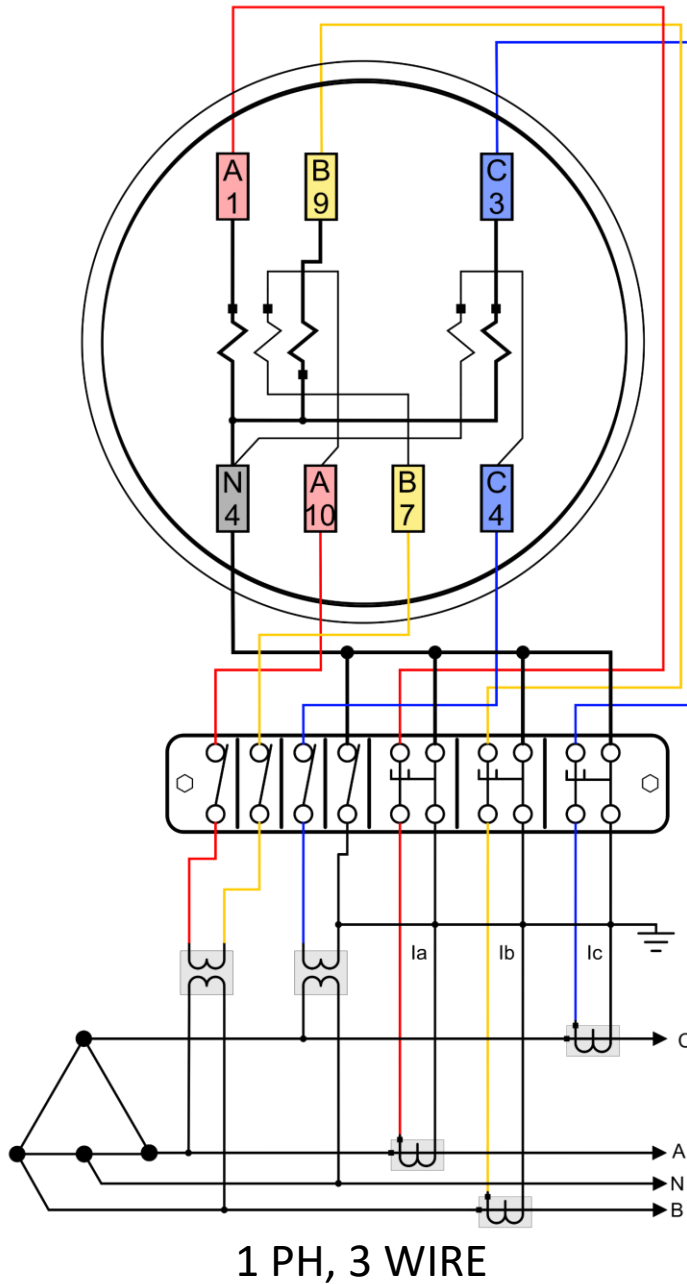

24S Wiring Diagram (4 WIRE DELTA)

GLEMS would like to thank and acknowledge the use of the following meter connection diagrams from Dr. Bill Hardy, TESCO. Be aware that these are general diagrams using standard test switches which may not match some Utility standards in their configuration and are for reference only. **Always follow your Company's internal standards.**