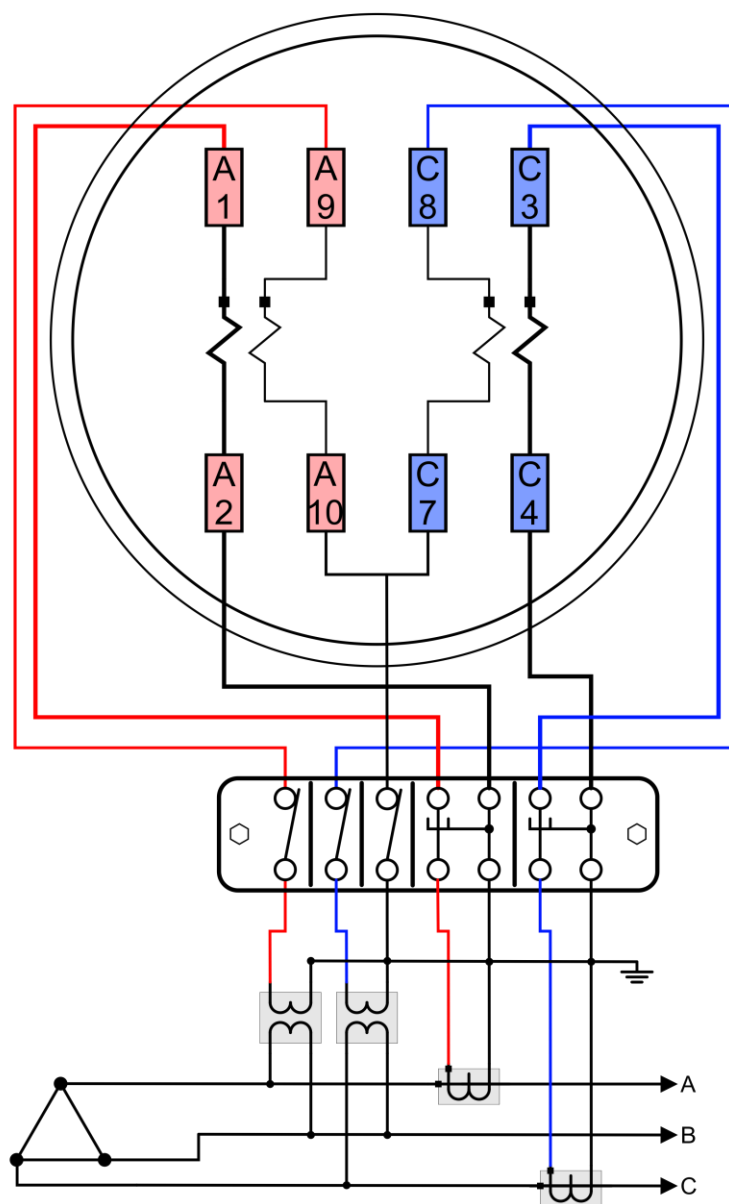

3S Wiring Diagram

1 PH, 2 WIRE (1 PT, 1 CT)

GLEMS would like to thank and acknowledge the use of the following meter connection diagrams from Dr. Bill Hardy, TESCO. Be aware that these are general diagrams using standard test switches which may not match some Utility standards in their configuration and are for reference only. **Always follow your Company's internal standards.**

4S Wiring Diagram

1 PH, 3 WIRE (1 PT, 2 CT)

GLEMS would like to thank and acknowledge the use of the following meter connection diagrams from Dr. Bill Hardy, TESCO. Be aware that these are general diagrams using standard test switches which may not match some Utility standards in their configuration and are for reference only. **Always follow your Company's internal standards.**

5S Wiring Diagram (1 PH, 3-WIRE)

1 PH, 3 WIRE (2 PT, 2 CT)

GLEMS would like to thank and acknowledge the use of the following meter connection diagrams from Dr. Bill Hardy, TESCO. Be aware that these are general diagrams using standard test switches which may not match some Utility standards in their configuration and are for reference only. **Always follow your Company's internal standards.**

5S Wiring Diagram (3 WIRE DELTA)

3 PH, 3 WIRE (2 PT, 2 CT)

GLEMS would like to thank and acknowledge the use of the following meter connection diagrams from Dr. Bill Hardy, TESCO. Be aware that these are general diagrams using standard test switches which may not match some Utility standards in their configuration and are for reference only. **Always follow your Company's internal standards.**