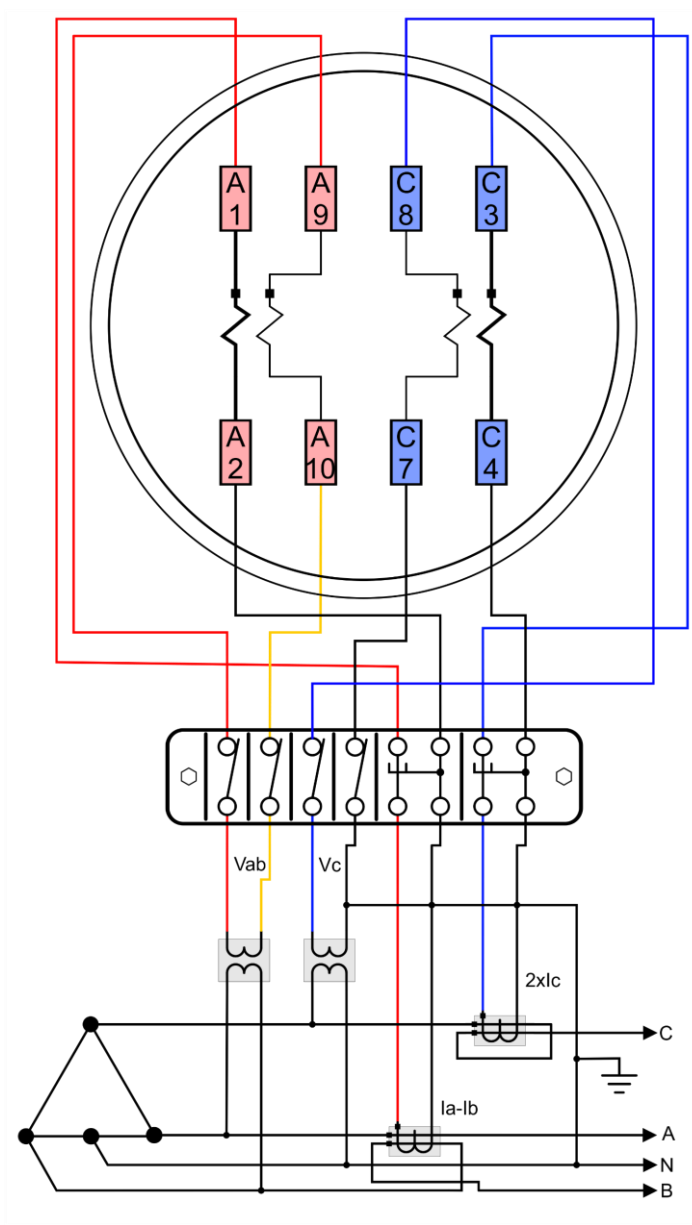

4S Wiring Diagram

1 PH, 3 WIRE (1 PT, 2 CT)

GLEMS would like to thank and acknowledge the use of the following meter connection diagrams from Dr. Bill Hardy, TESCO. Be aware that these are general diagrams using standard test switches which may not match some Utility standards in their configuration and are for reference only. **Always follow your Company's internal standards.**

5S Wiring Diagram (1 PH, 3-WIRE)

1 PH, 3 WIRE (2 PT, 2 CT)

GLEMS would like to thank and acknowledge the use of the following meter connection diagrams from Dr. Bill Hardy, TESCO. Be aware that these are general diagrams using standard test switches which may not match some Utility standards in their configuration and are for reference only. **Always follow your Company's internal standards.**

5S Wiring Diagram (3 WIRE DELTA)

3 PH, 3 WIRE (2 PT, 2 CT)

GLEMS would like to thank and acknowledge the use of the following meter connection diagrams from Dr. Bill Hardy, TESCO. Be aware that these are general diagrams using standard test switches which may not match some Utility standards in their configuration and are for reference only. **Always follow your Company's internal standards.**

5S Wiring Diagram (4 WIRE DELTA)

3 PH, 4 WIRE (2 PT, 2 CT)

GLEMS would like to thank and acknowledge the use of the following meter connection diagrams from Dr. Bill Hardy, TESCO. Be aware that these are general diagrams using standard test switches which may not match some Utility standards in their configuration and are for reference only. **Always follow your Company's internal standards.**