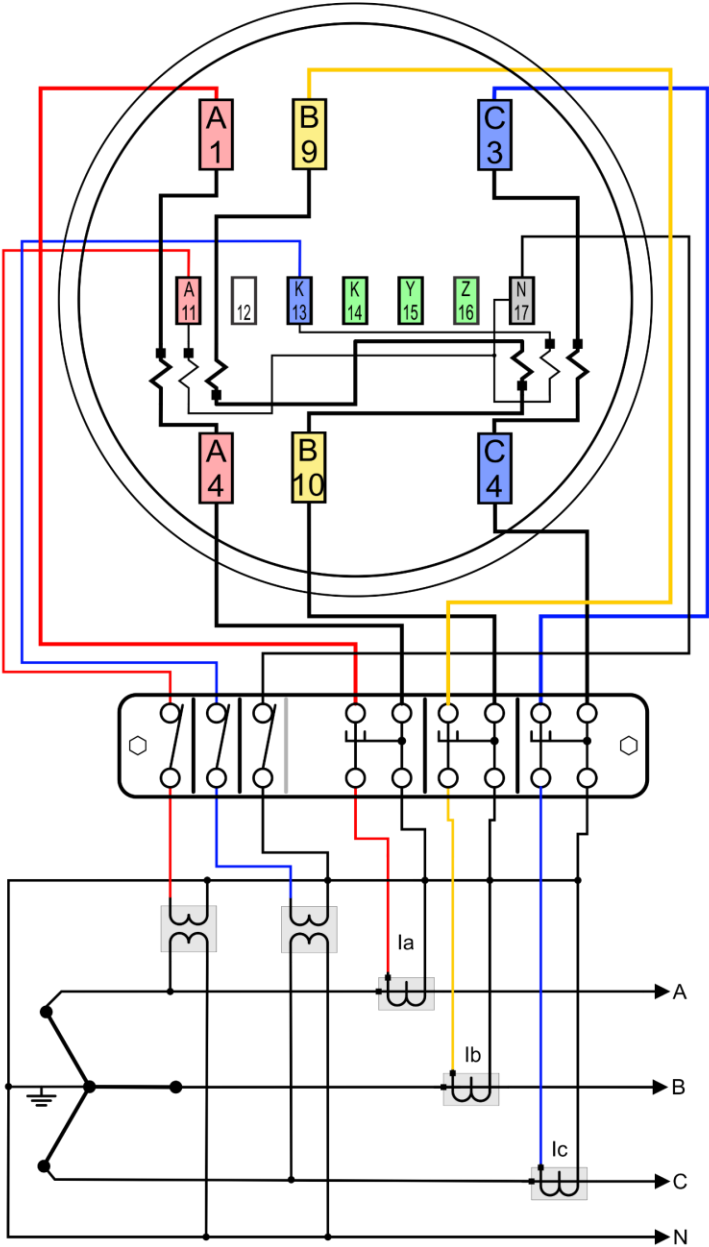

29S Wiring Diagram (4 WIRE WYE)

3 PH, 4 WIRE

GLEMS would like to thank and acknowledge the use of the following meter connection diagrams from Dr. Bill Hardy, TESCO. Be aware that these are general diagrams using standard test switches which may not match some Utility standards in their configuration and are for reference only. **Always follow your Company's internal standards.**