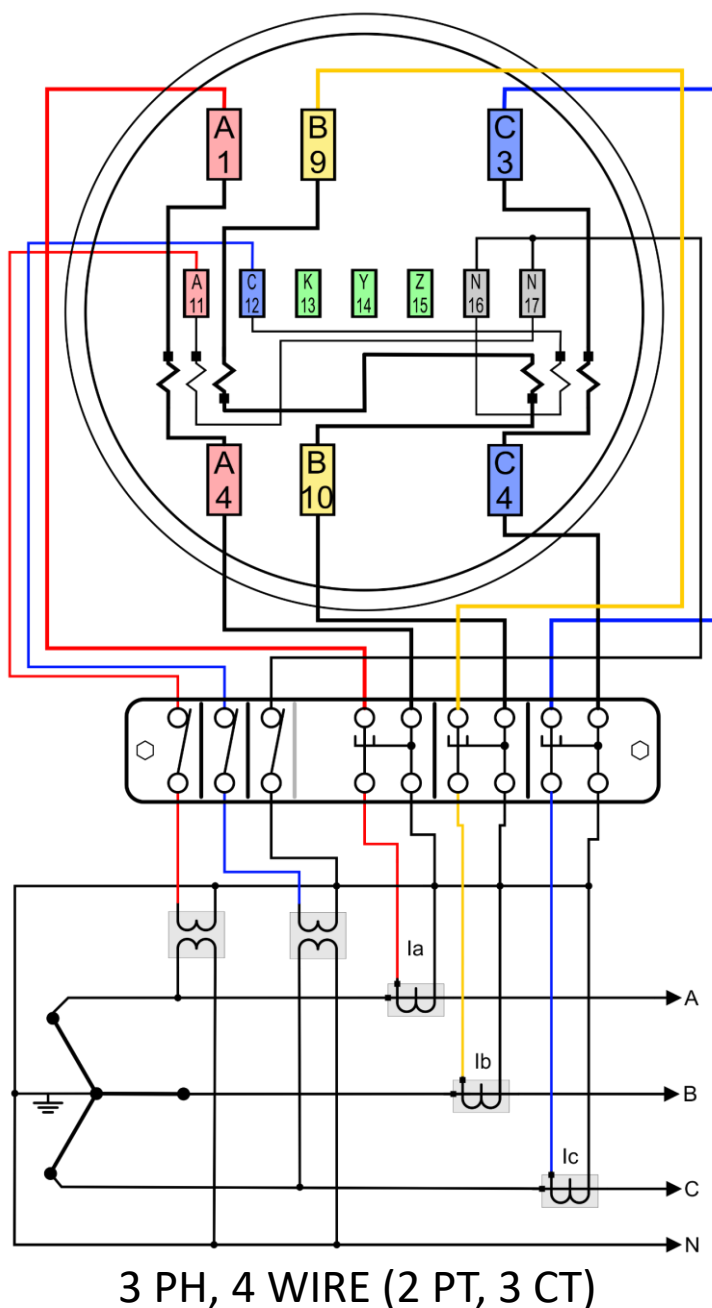

5S Wiring Diagram (1 PH, 3-WIRE)

1 PH, 3 WIRE (2 PT, 2 CT)

GLEMS would like to thank and acknowledge the use of the following meter connection diagrams from Dr. Bill Hardy, TESCO. Be aware that these are general diagrams using standard test switches which may not match some Utility standards in their configuration and are for reference only. **Always follow your Company's internal standards.**

5S Wiring Diagram (3 WIRE DELTA)

3 PH, 3 WIRE (2 PT, 2 CT)

GLEMS would like to thank and acknowledge the use of the following meter connection diagrams from Dr. Bill Hardy, TESCO. Be aware that these are general diagrams using standard test switches which may not match some Utility standards in their configuration and are for reference only. **Always follow your Company's internal standards.**

5S Wiring Diagram (4 WIRE DELTA)

3 PH, 4 WIRE (2 PT, 2 CT)

GLEMS would like to thank and acknowledge the use of the following meter connection diagrams from Dr. Bill Hardy, TESCO. Be aware that these are general diagrams using standard test switches which may not match some Utility standards in their configuration and are for reference only. **Always follow your Company's internal standards.**

6S Wiring Diagram (4 WIRE WYE)

GLEMS would like to thank and acknowledge the use of the following meter connection diagrams from Dr. Bill Hardy, TESCO. Be aware that these are general diagrams using standard test switches which may not match some Utility standards in their configuration and are for reference only. **Always follow your Company's internal standards.**